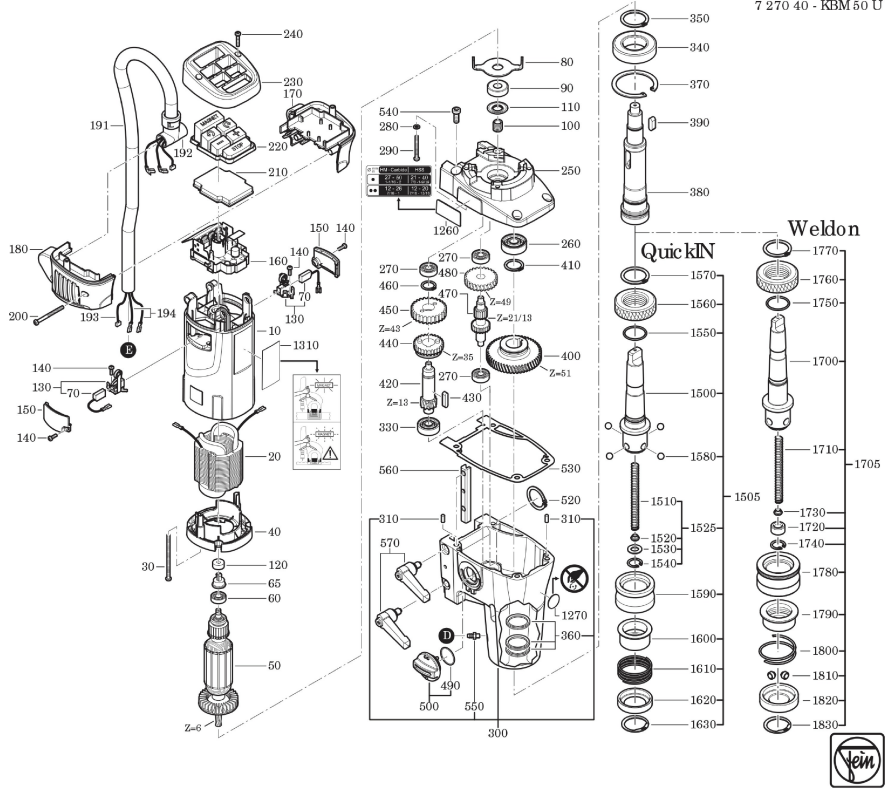

Type:  
Part no.:

KBM 50 U (60Hz, 220V)  
72704027620

7 270 40 - KBM 50 U

Type:  
Part no.:

KBM 50 U (60Hz, 220V)  
72704027620

7 270 40 - KBM 50 U

Type:  
Part no.:

KBM 50 U (60Hz, 220V)  
72704027620

7 270 40 - KBM 50 U