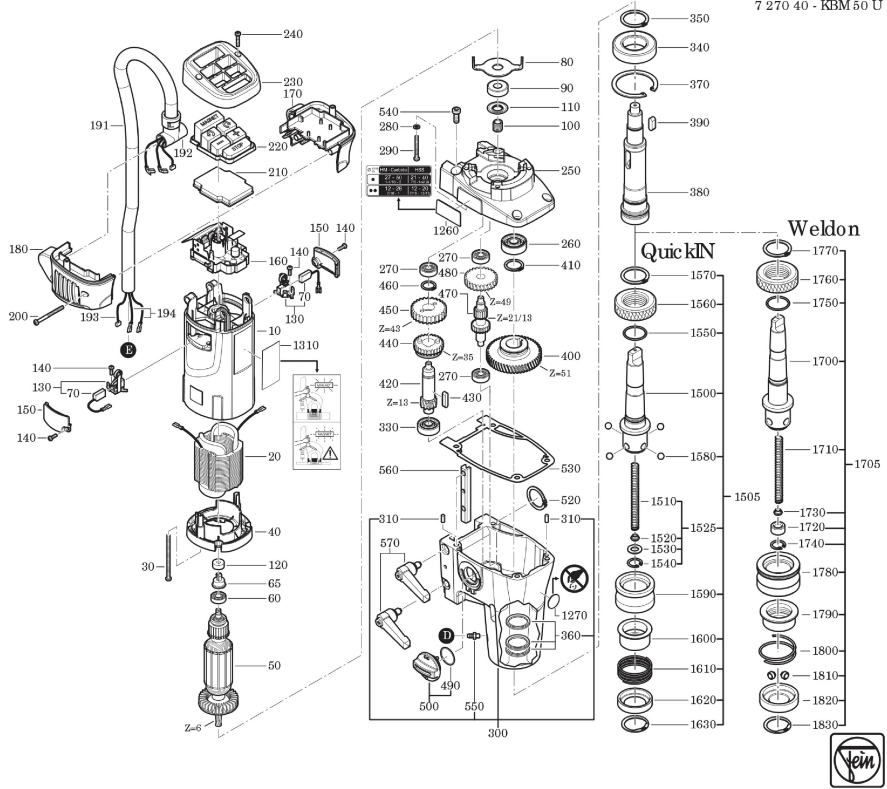

Type:
Part no.:

KBM 50 U (50Hz, 220V)
72704030220

7 270 40 - KBM 50 U

Type:
Part no.:

KBM 50 U (50Hz, 220V)
72704030220

7 270 40 - KBM 50 U

Type:
Part no.:

KBM 50 U (50Hz, 220V)
72704030220

7 270 40 - KBM 50 U