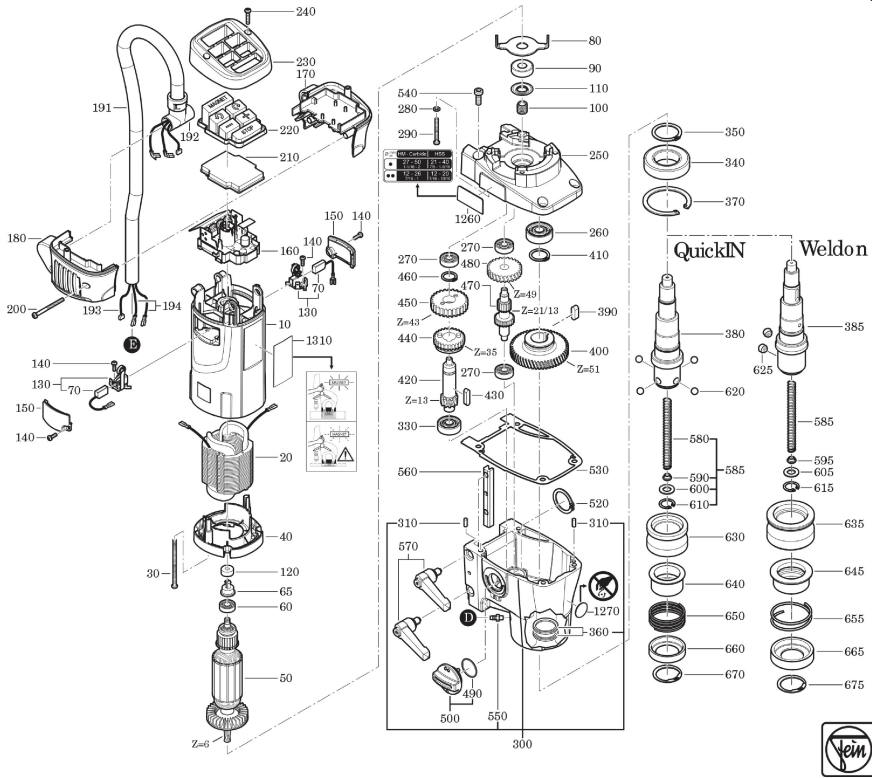

Type: KBM 50 Q (50/60Hz, 220/230V)
Part no.: 72704100230

7 270 41 - KBM50Q

Type: KBM 50 Q (50/60Hz, 220/230V)
Part no.: 72704100230

7 270 41 - KBM 50Q

Type:
Part no.:

KBM 50 Q (50/60Hz, 220/230V)
72704100230

7 270 41 - KBM 50Q