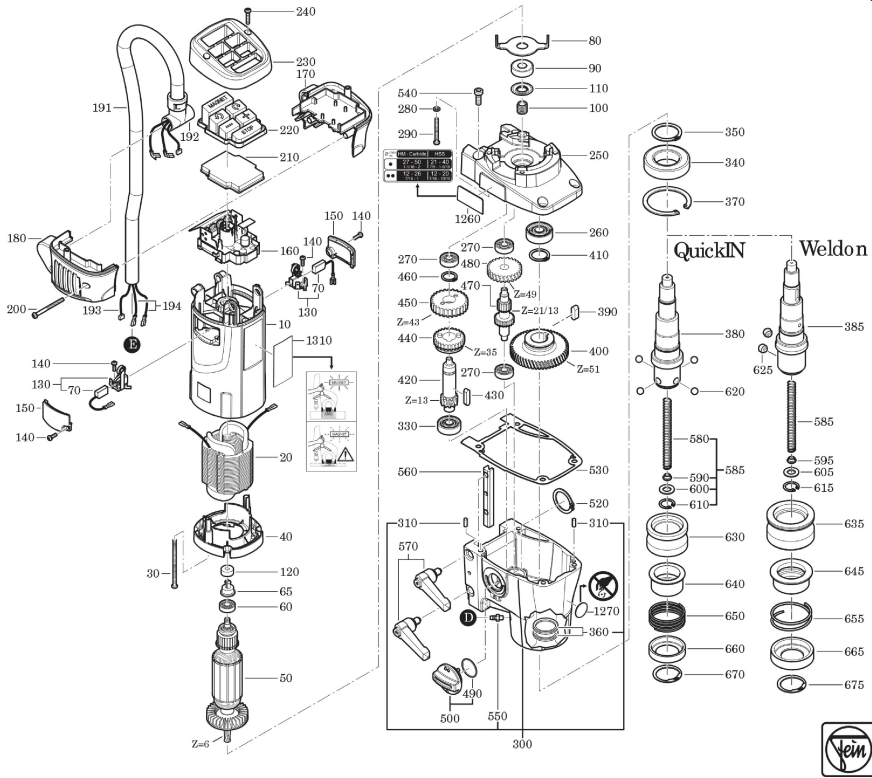

Type:
Part no.:

KBM 50 Q (50Hz, 230V)
72704106230

7 270 41 - KBM50Q

Type:
Part no.:

KBM 50 Q (50Hz, 230V)
72704106230

7 270 41 - KBM 50Q

Type:
Part no.:

KBM 50 Q (50Hz, 230V)
72704106230

7 270 41 - KBM 50Q