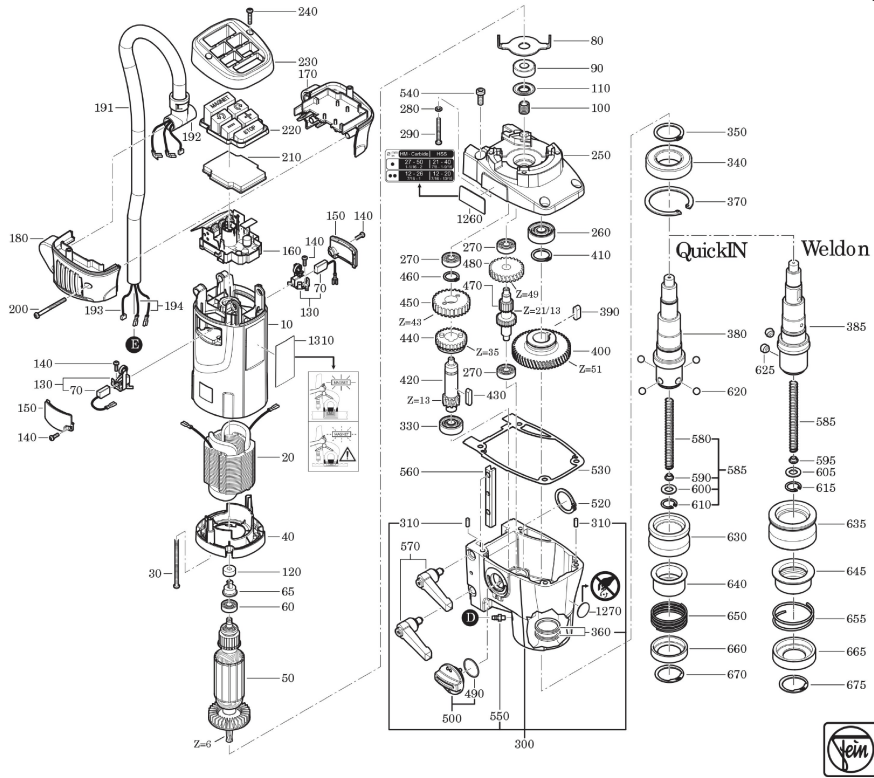

Type:
Part no.:

KBM 50 Q (60Hz, 120V)
72704109360

7 270 41 - KBM50Q

Type:
Part no.:

KBM 50 Q (60Hz, 120V)
72704109360

7 270 41 - KBM 50Q

Type:
Part no.:

KBM 50 Q (60Hz, 120V)
72704109360

7 270 41 - KBM 50Q