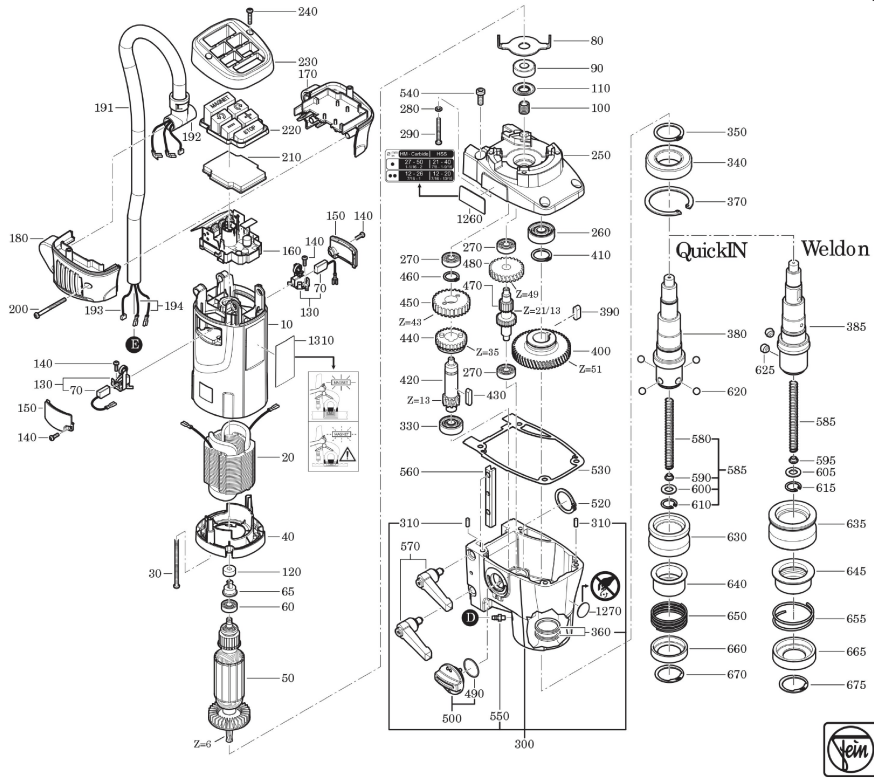

Type:  
Part no.:

KBM 50 Q (60Hz, 220V)  
72704121620

7 270 41 - KBM50Q

Type:  
Part no.:

KBM 50 Q (60Hz, 220V)  
72704121620

7 270 41 - KBM 50Q

Type:  
Part no.:

KBM 50 Q (60Hz, 220V)  
72704121620

7 270 41 - KBM 50Q