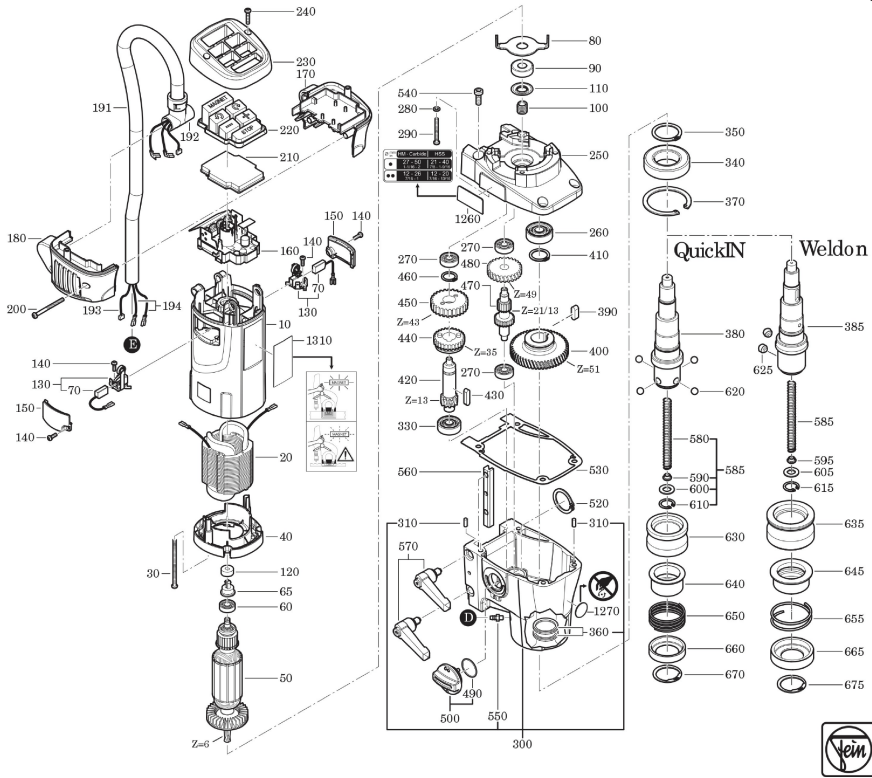

Type:  
Part no.:

KBM 50 Q (50Hz, 220V)  
72704130220

7 270 41 - KBM50Q

Type:  
Part no.:

KBM 50 Q (50Hz, 220V)  
72704130220

7 270 41 - KBM 50Q

Type:  
Part no.:

KBM 50 Q (50Hz, 220V)  
72704130220

7 270 41 - KBM 50Q