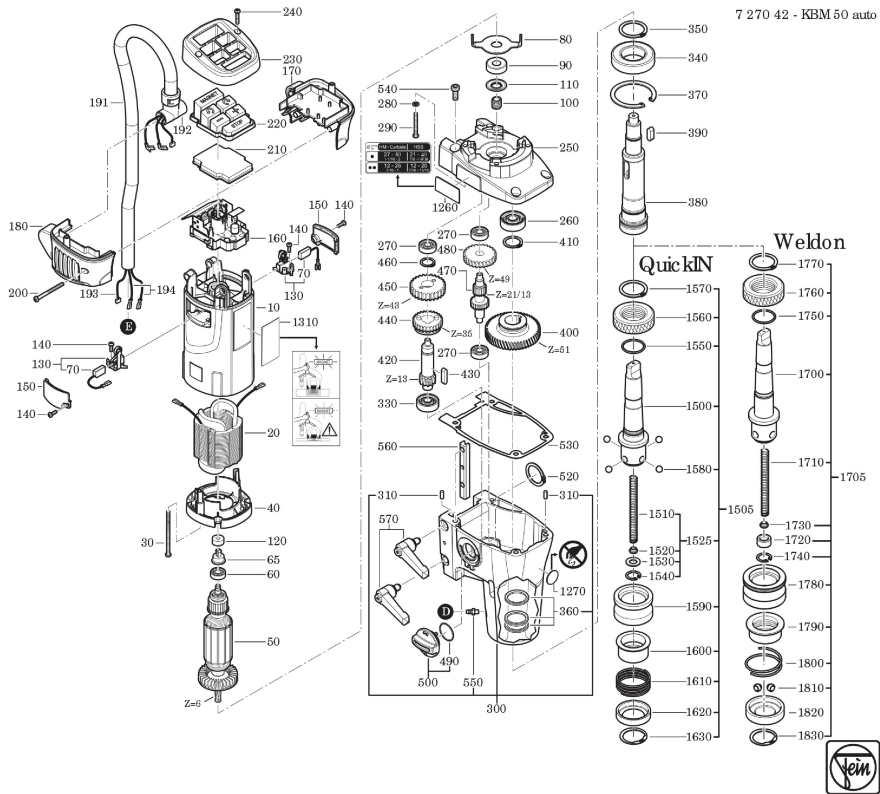

Type: KBM 50 auto (50/60Hz, 220/230V)  
Part no.: 72704200230

Type: KBM 50 auto (50/60Hz, 220/230V)  
Part no.: 72704200230

Type:  
Part no.:

KBM 50 auto (50/60Hz, 220/230V)  
72704200230

7 270 42 - KBM 50 auto