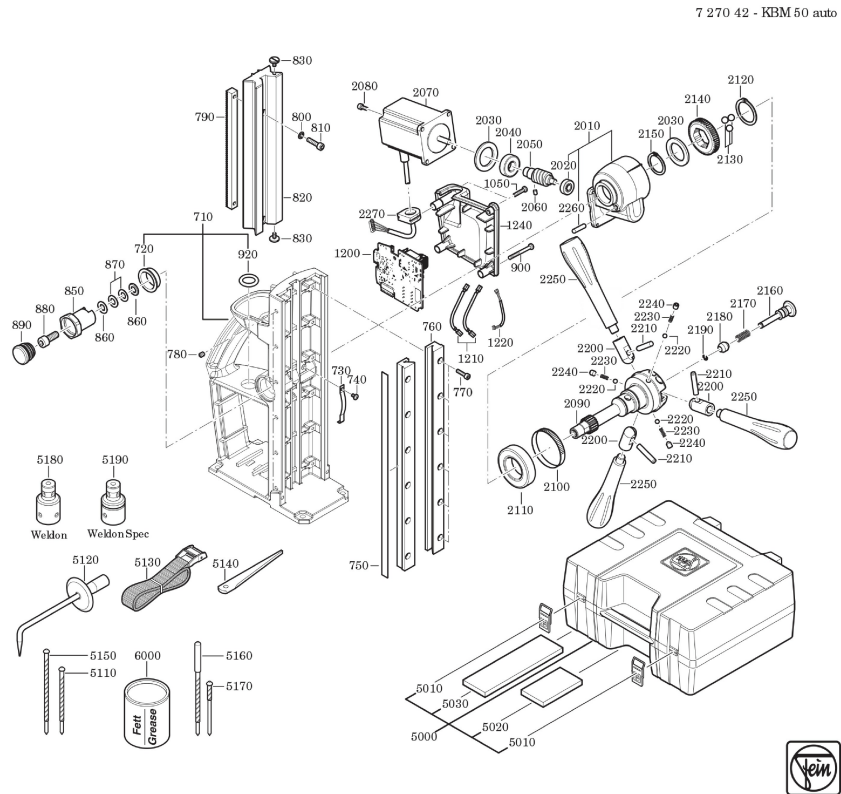

Type: KBM 50 auto (50/60Hz, 220/230V)  
Part no.: 72704200230

Type: KBM 50 auto (50/60Hz, 220/230V)  
Part no.: 72704200230

Type:  
Part no.:

KBM 50 auto (50/60Hz, 220/230V)  
72704200230

7 270 42 - KBM 50 auto