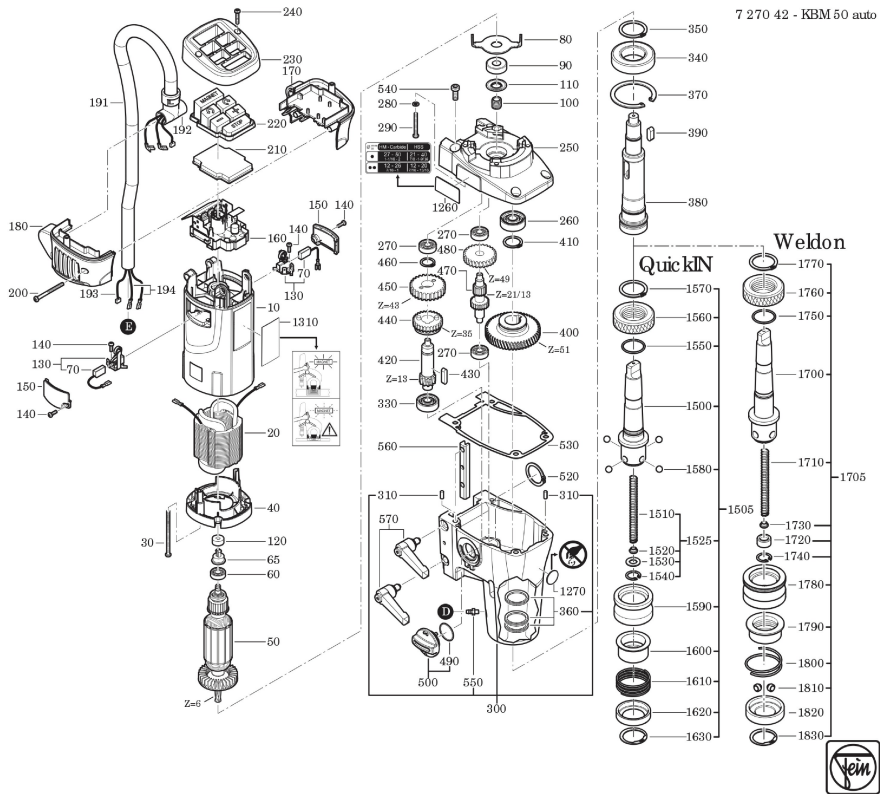

Type: KBM 50 auto (60Hz, 120V)
Part no.: 72704209360

Type: KBM 50 auto (60Hz, 120V)
Part no.: 72704209360

Type:
Part no.:

KBM 50 auto (60Hz, 120V)
72704209360

7 270 42 - KBM 50 auto