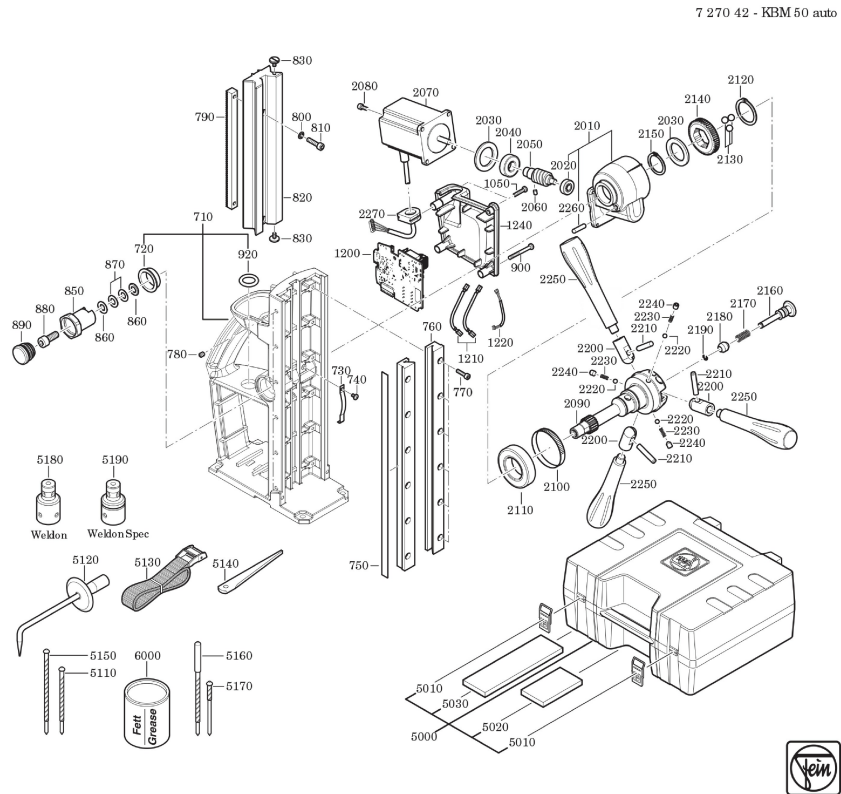

Type: KBM 50 auto (60Hz, 120V)
Part no.: 72704209360

Type: KBM 50 auto (60Hz, 120V)
Part no.: 72704209360

Type:
Part no.:

KBM 50 auto (60Hz, 120V)
72704209360

7 270 42 - KBM 50 auto