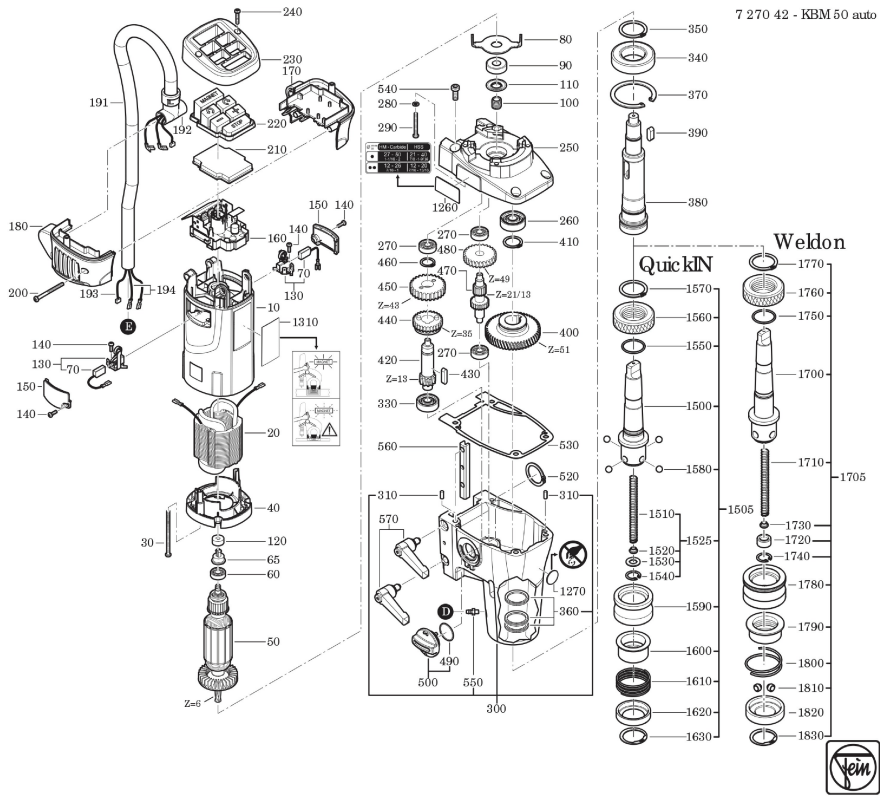

Type: KBM 50 auto (50Hz, 110V)
Part no.: 72704224110

Type: KBM 50 auto (50Hz, 110V)
Part no.: 72704224110

Type:
Part no.:

KBM 50 auto (50Hz, 110V)
72704224110

7 270 42 - KBM 50 auto