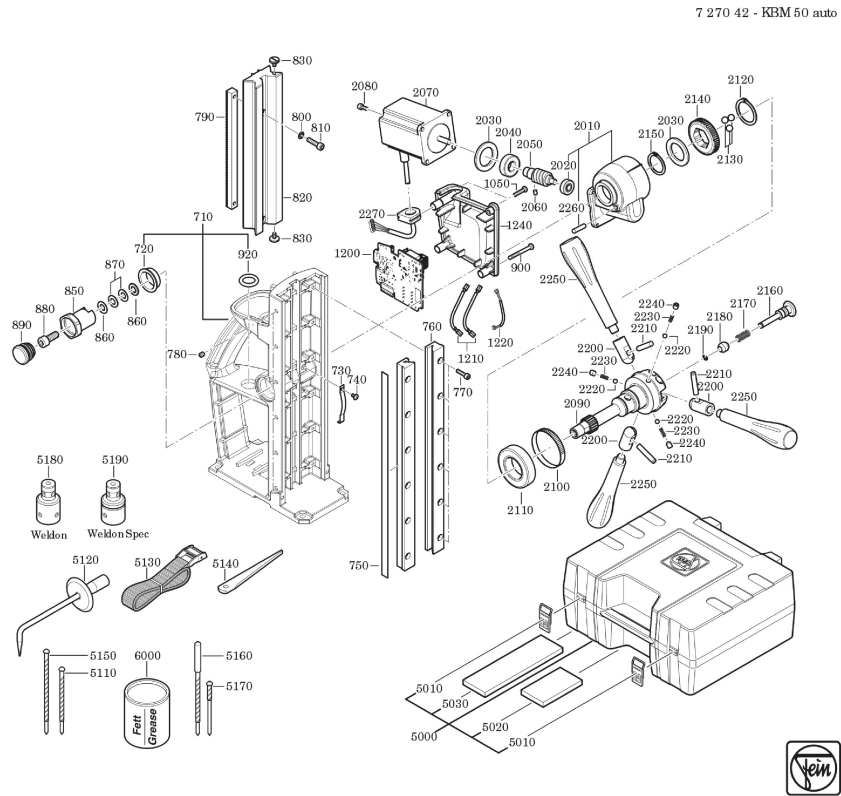

Type: KBM 50 auto (50Hz, 110V)
Part no.: 72704224110

Type: KBM 50 auto (50Hz, 110V)
Part no.: 72704224110

Type:
Part no.:

KBM 50 auto (50Hz, 110V)
72704224110

7 270 42 - KBM 50 auto