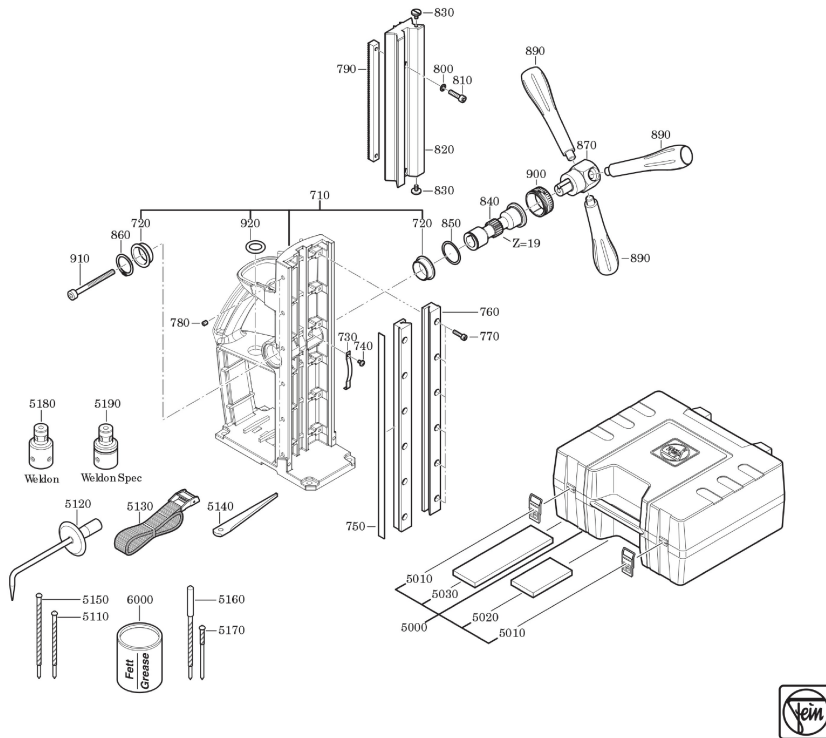

Type:
Part no.:

KBM 65 U (50/60Hz, 220/230V)
72704300230

Type:
Part no.:

KBM 65 U (50/60Hz, 220/230V)
72704300230

7 270 43 - KBM65U

Type:
Part no.:

KBM 65 U (50/60Hz, 220/230V)
72704300230

7 270 43 - KBM 65U