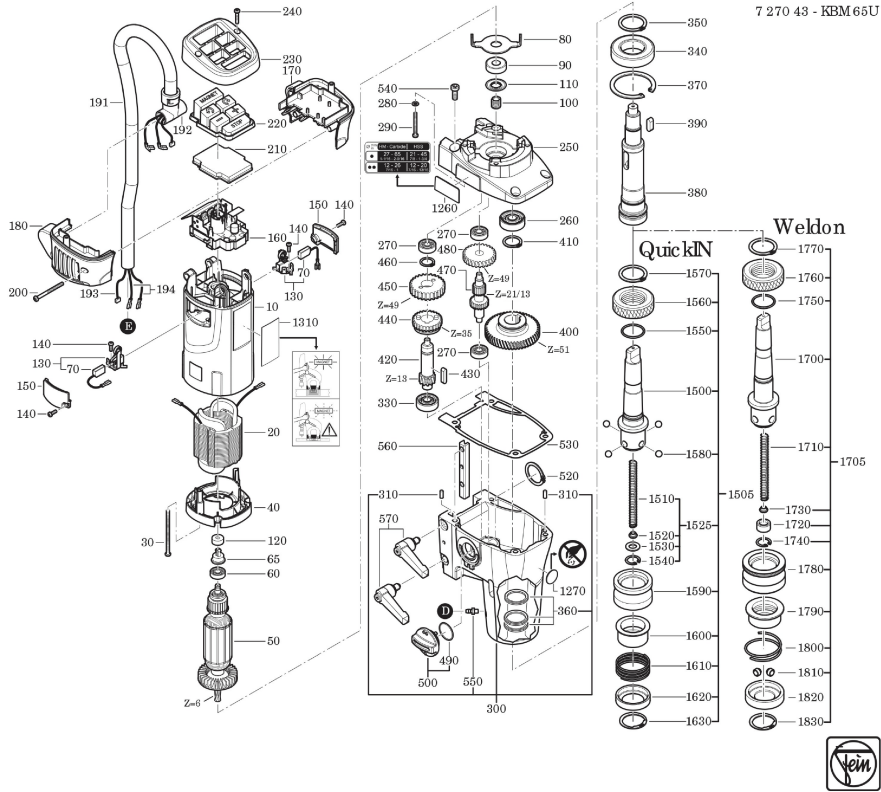

Type:
Part no.:

KBM 65 U (50/60Hz, 220/230V)
72704300230

Type:
Part no.:

KBM 65 U (50/60Hz, 220/230V)
72704300230

7 270 43 - KBM65U

Type:
Part no.:

KBM 65 U (50/60Hz, 220/230V)
72704300230

7 270 43 - KBM 65U