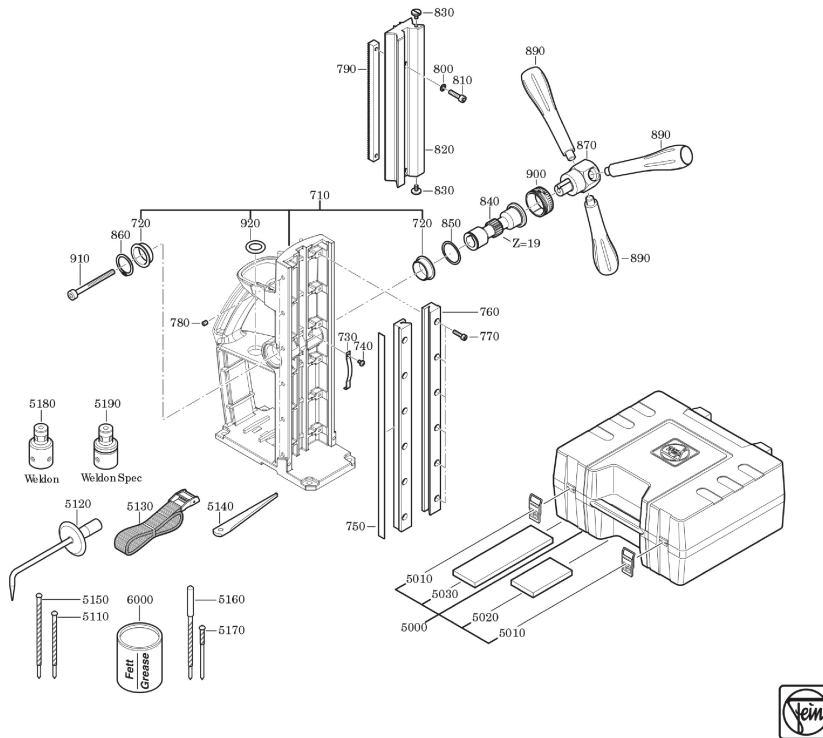

Type:
Part no.:

KBM 65 U (50/60Hz, 220/230V)
72704308230

Type:
Part no.:

KBM 65 U (50/60Hz, 220/230V)
72704308230

7 270 43 - KBM65U

Type:
Part no.:

KBM 65 U (50/60Hz, 220/230V)
72704308230

7 270 43 - KBM 65U