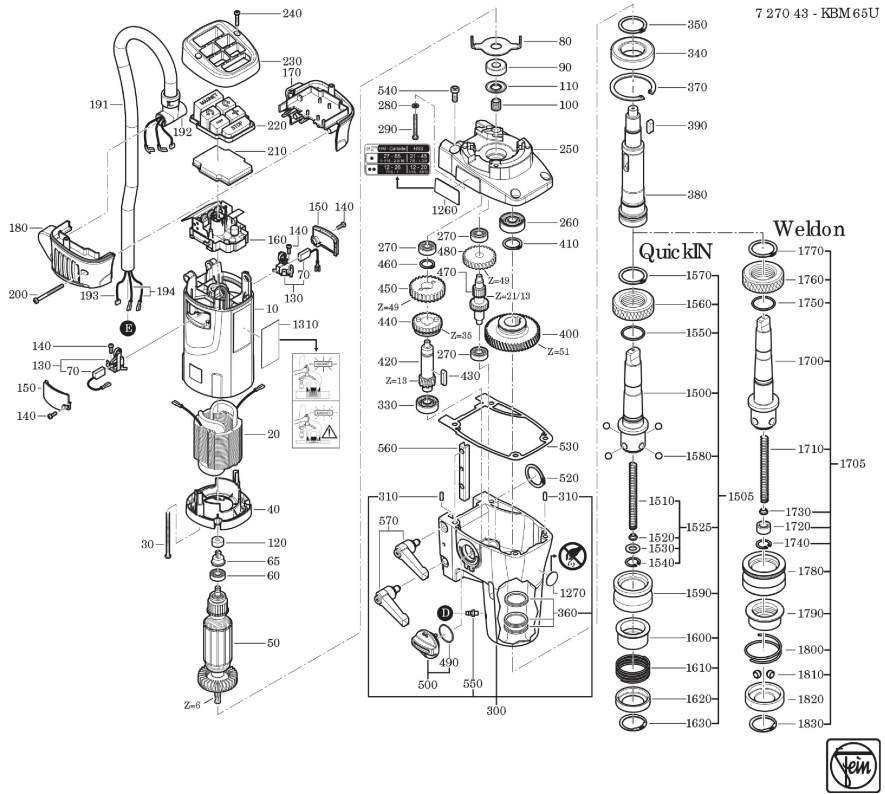

Type:
Part no.:

KBM 65 U (50/60Hz, 220/230V)
72704308230

Type:
Part no.:

KBM 65 U (50/60Hz, 220/230V)
72704308230

7 270 43 - KBM65U

Type:
Part no.:

KBM 65 U (50/60Hz, 220/230V)
72704308230

7 270 43 - KBM 65U