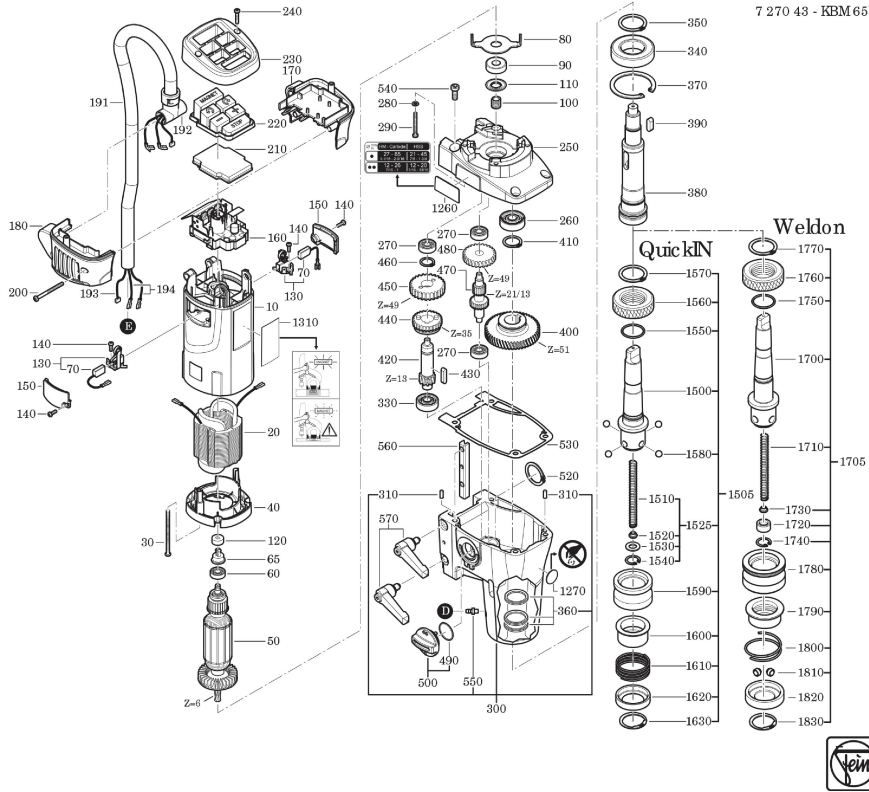

Type:
Part no.:

KBM 65 U (50Hz, 110V)
72704324110

7 270 43 - KBM65U

Type:
Part no.:

KBM 65 U (50Hz, 110V)
72704324110

7 270 43 - KBM65U

Type:
Part no.:

KBM 65 U (50Hz, 110V)
72704324110

7 270 43 - KBM 65U