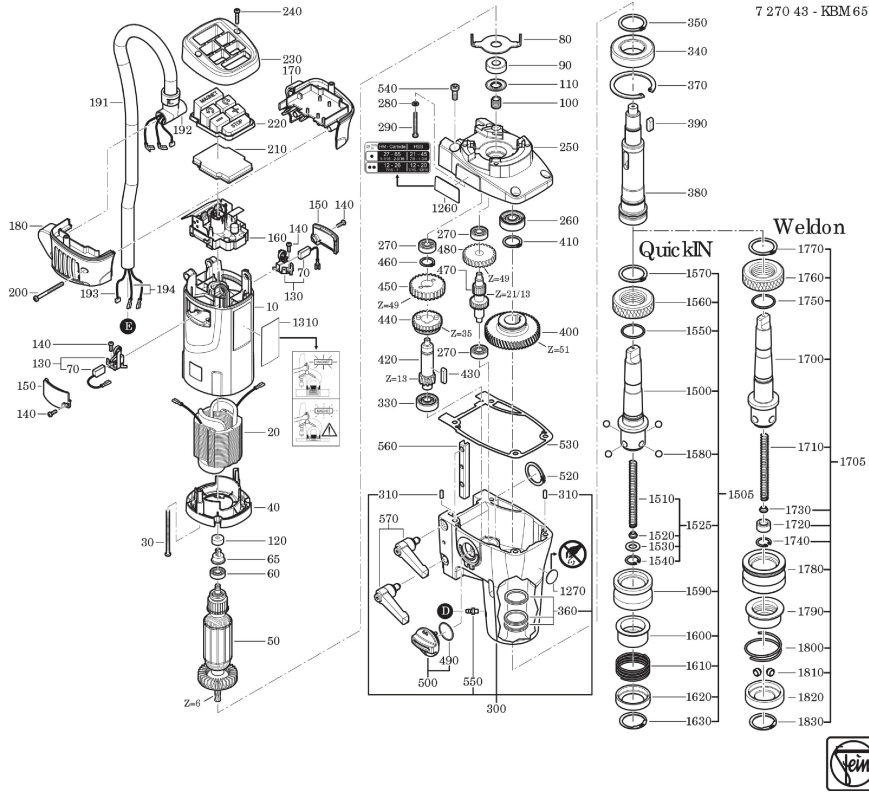

Type:
Part no.:

KBM 65 U (50Hz, 220V)
72704330220

7 270 43 - KBM65U

Type:
Part no.:

KBM 65 U (50Hz, 220V)
72704330220

7 270 43 - KBM65U

Type:
Part no.:

KBM 65 U (50Hz, 220V)
72704330220

7 270 43 - KBM 65U