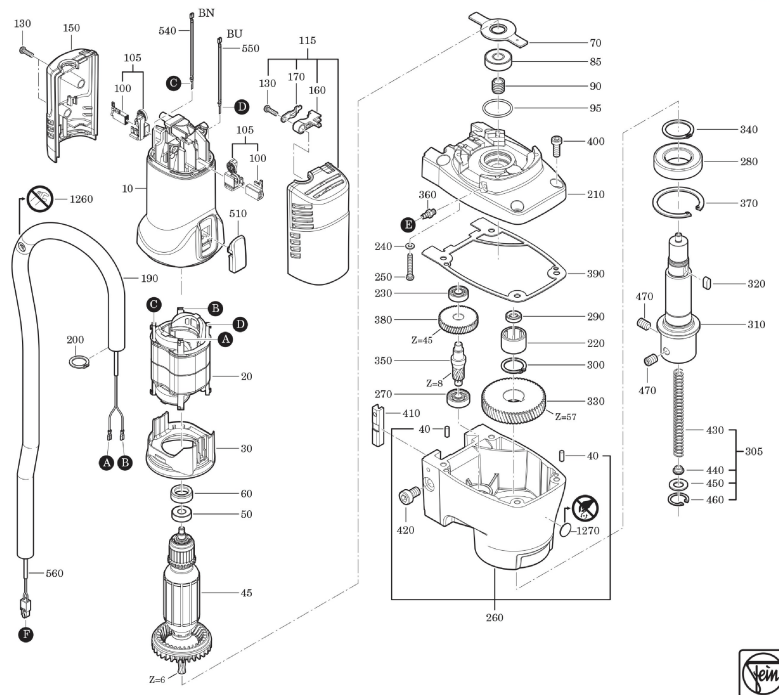

Type:
Part no.:

KBE 35 (50/60Hz, 220/230V)
72705032230

7 270 50 - KBE 35

Type:
Part no.:

KBE 35 (50/60Hz, 220/230V)
72705032230

7 270 50 - KBE 35

Type:
Part no.:

KBE 35 (50/60Hz, 220/230V)
72705032230

7 270 50 - KBE35