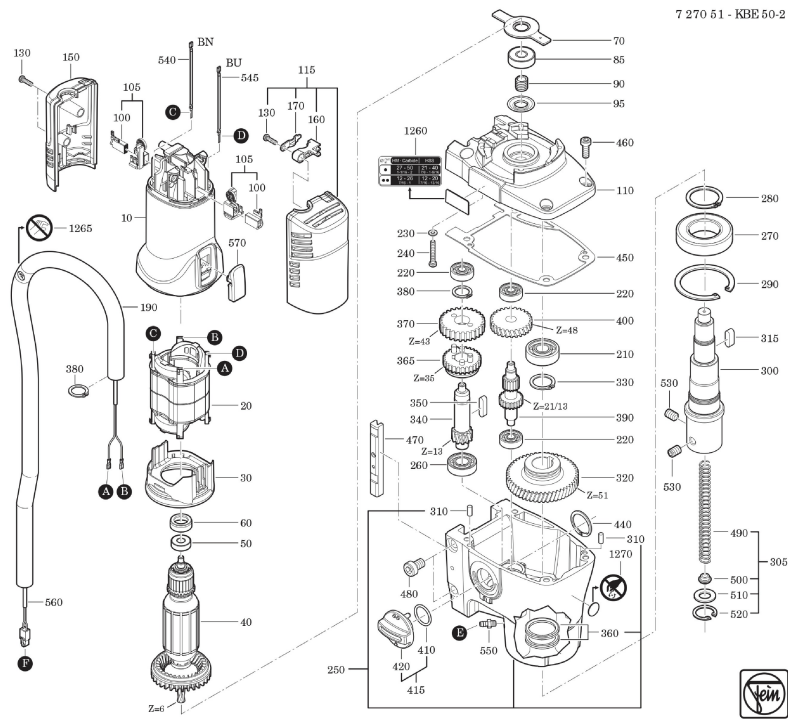

Type:
Part no.:

KBE 50-2 (60Hz, 220V)
72705127620

Type:
Part no.:

KBE 50-2 (60Hz, 220V)
72705127620

Type:
Part no.:

KBE 50-2 (60Hz, 220V)
72705127620

7 270 51 - KBE 50-2