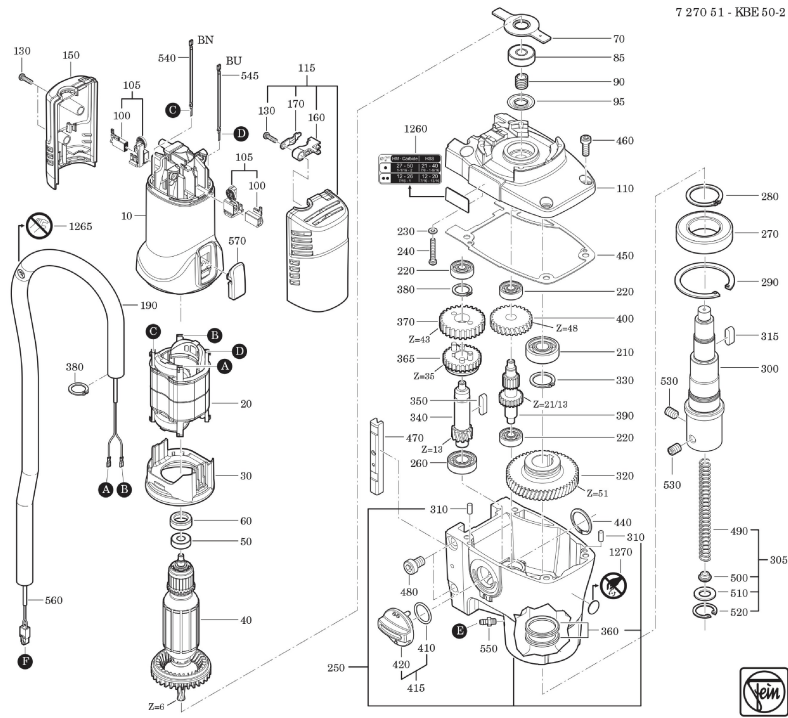

Type: KBE 50-2 (50/60Hz, 220/230V)
Part no.: 72705130220

Type: KBE 50-2 (50/60Hz, 220/230V)
Part no.: 72705130220

Type:
Part no.:

KBE 50-2 (50/60Hz, 220/230V)
72705130220

7 270 51 - KBE 50-2