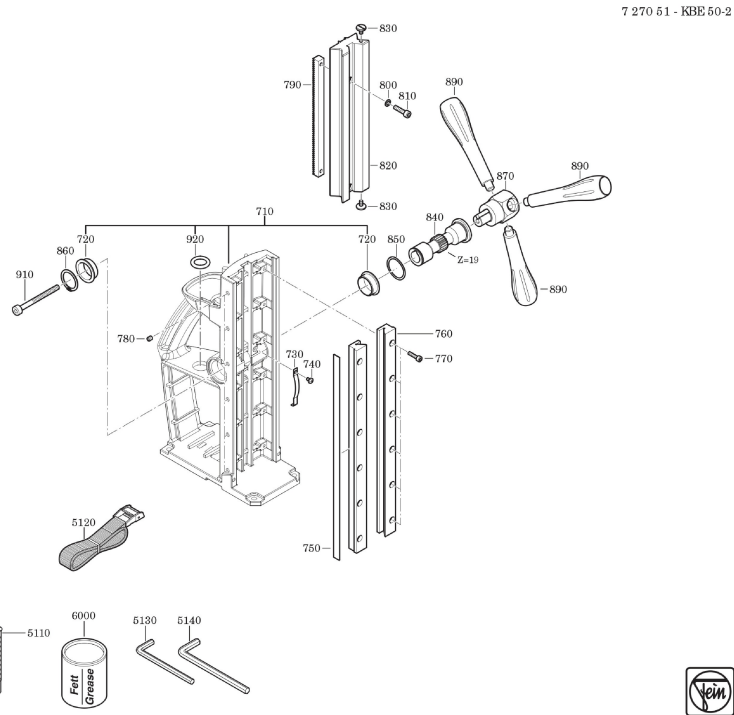

Type: KBE 50-2 (50/60Hz, 220/230V)
Part no.: 72705130220

Type: KBE 50-2 (50/60Hz, 220/230V)
Part no.: 72705130220

Type:
Part no.:

KBE 50-2 (50/60Hz, 220/230V)
72705130220

7 270 51 - KBE 50-2