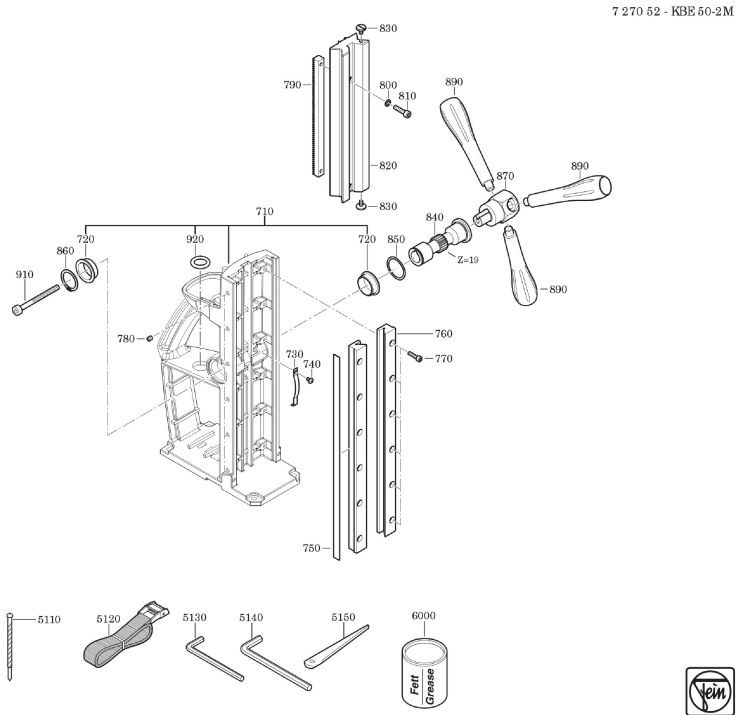

Type: KBE 50-2 M (60Hz, 220V)
Part no.: 72705227620

Type: KBE 50-2 M (60Hz, 220V)
Part no.: 72705227620

Type:
Part no.:

KBE 50-2 M (60Hz, 220V)
72705227620

7 270 52 - KBE 50-2M