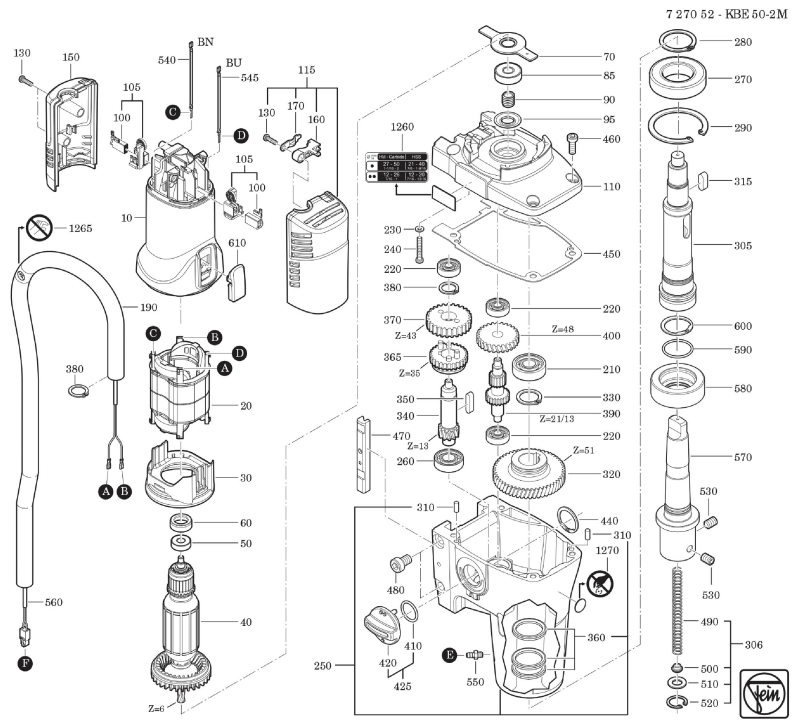

Type: KBE 50-2 M (60Hz, 220V)
Part no.: 72705227620

Type: KBE 50-2 M (60Hz, 220V)
Part no.: 72705227620

Type:
Part no.:

KBE 50-2 M (60Hz, 220V)
72705227620

7 270 52 - KBE 50-2M