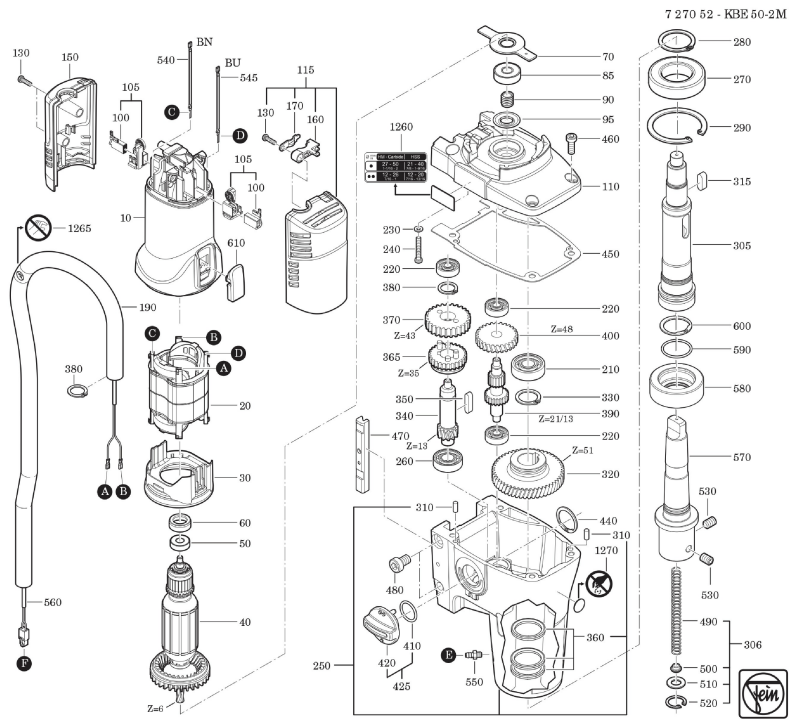

Type: KBE 50-2 M (50/60Hz, 220/230V)
Part no.: 72705230220

Type: KBE 50-2 M (50/60Hz, 220/230V)
Part no.: 72705230220

Type:
Part no.:

KBE 50-2 M (50/60Hz, 220/230V)
72705230220

7 270 52 - KBE 50-2M