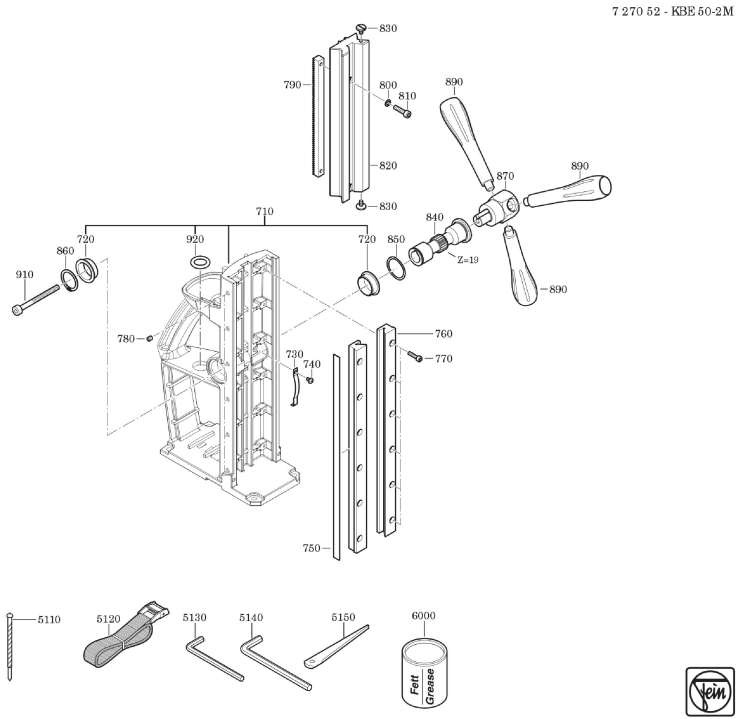

Type: KBE 50-2 M (50/60Hz, 220/230V)
Part no.: 72705230220

Type: KBE 50-2 M (50/60Hz, 220/230V)
Part no.: 72705230220

Type:
Part no.:

KBE 50-2 M (50/60Hz, 220/230V)
72705230220

7 270 52 - KBE 50-2M