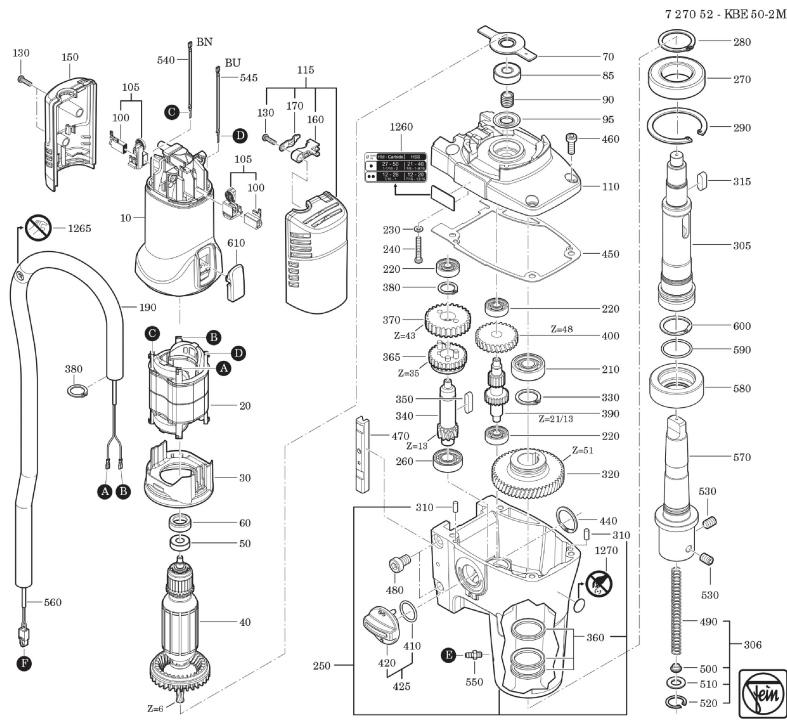

Type: KBE 50-2 M (50/60Hz, 220/230V)
Part no.: 72705232230

Type: KBE 50-2 M (50/60Hz, 220/230V)
Part no.: 72705232230

Type:
Part no.:

KBE 50-2 M (50/60Hz, 220/230V)
72705232230

7 270 52 - KBE 50-2M