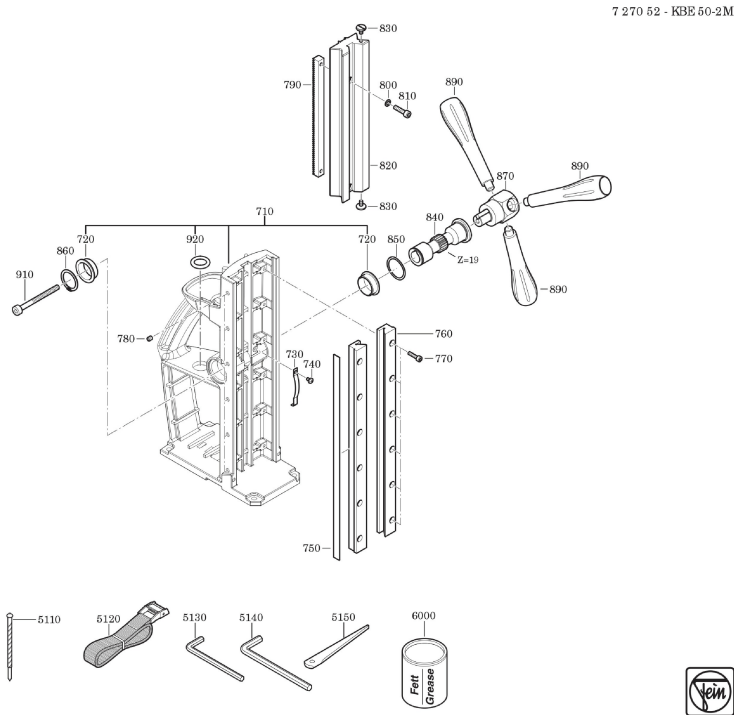

Type: KBE 50-2 M (50/60Hz, 220/230V)
Part no.: 72705232230

Type: KBE 50-2 M (50/60Hz, 220/230V)
Part no.: 72705232230

Type:
Part no.:

KBE 50-2 M (50/60Hz, 220/230V)
72705232230

7 270 52 - KBE 50-2M