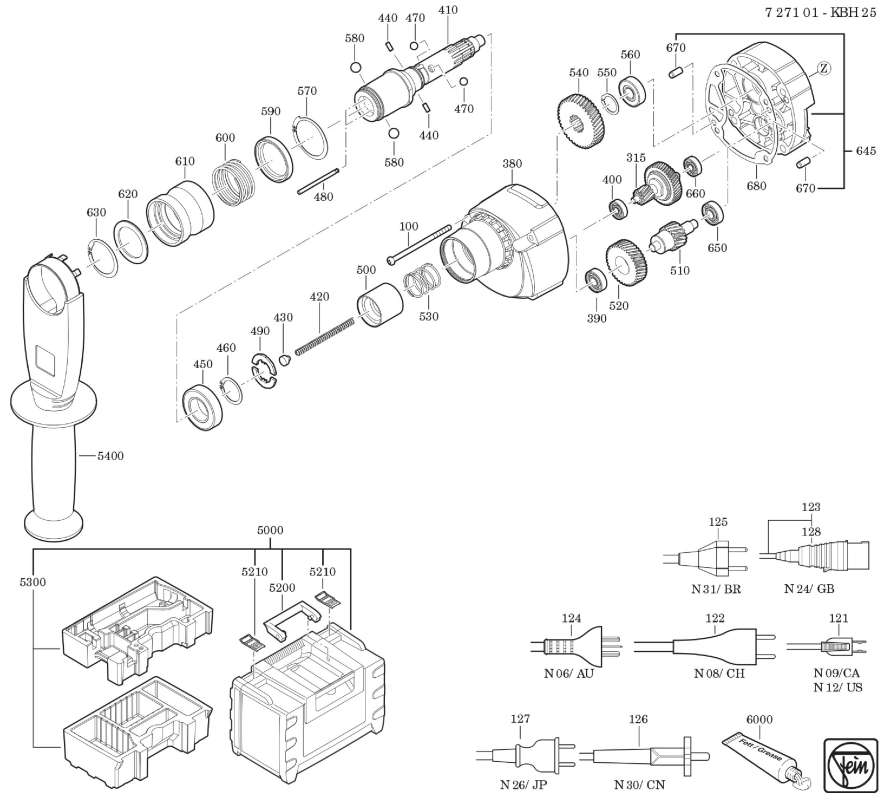

Type: KBH 25 (50/60Hz, 220/230V)
Part no.: 72710108230

Type: KBH 25 (50/60Hz, 220/230V)
Part no.: 72710108230