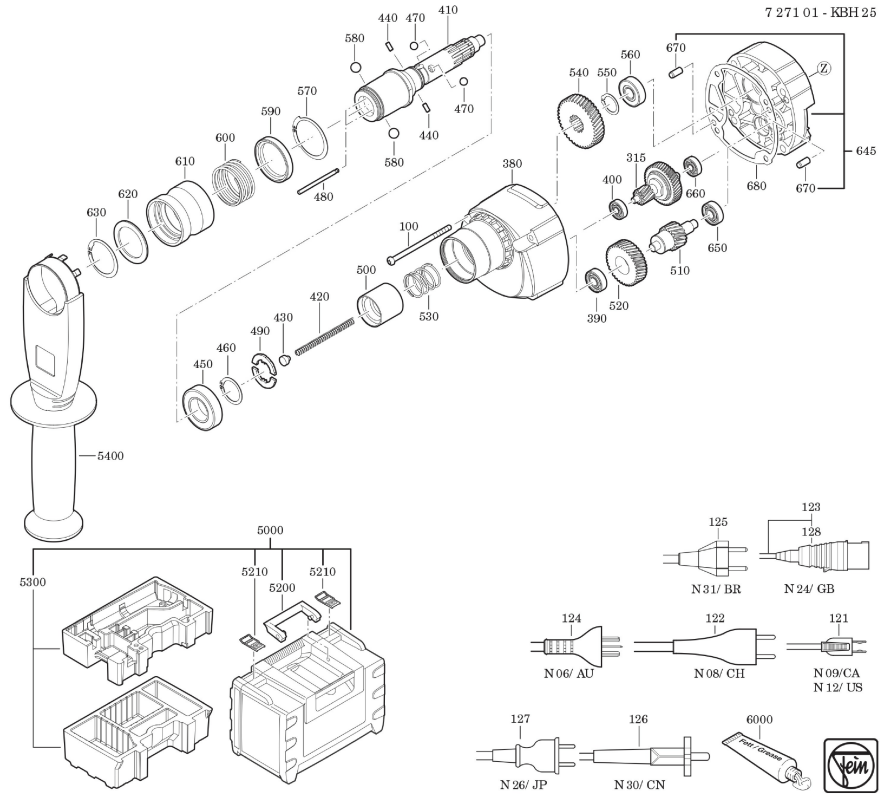

Type: KBH 25 (60Hz, 120V)
Part no.: 72710109360

Type: KBH 25 (60Hz, 120V)
Part no.: 72710109360