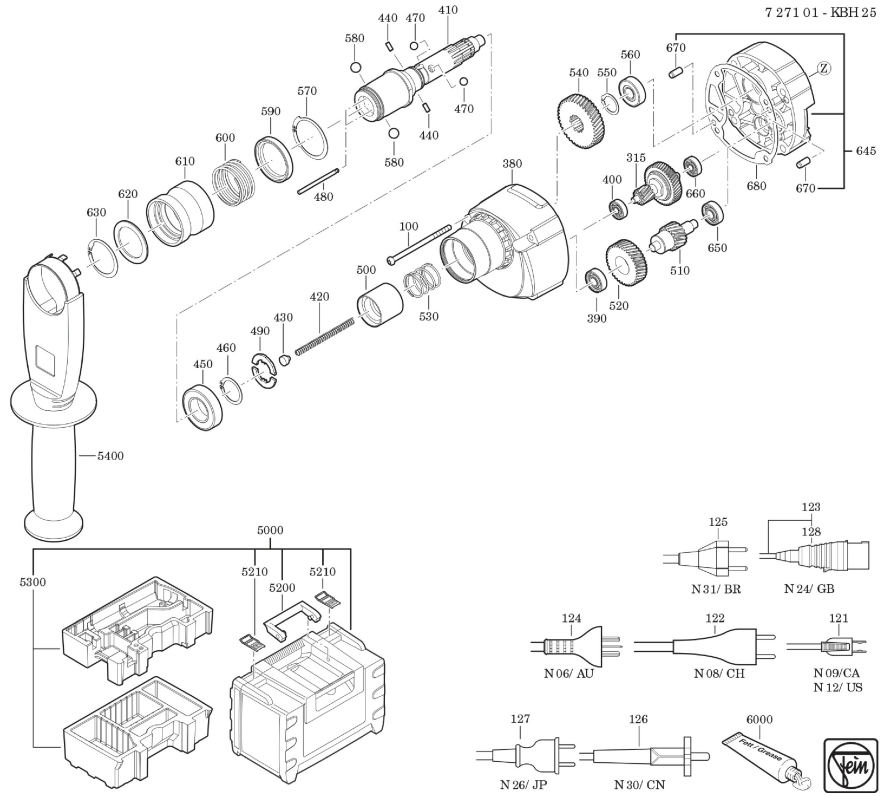

Type: KBH 25 (50/60Hz, 220/230V)
Part no.: 72710130220

Type: KBH 25 (50/60Hz, 220/230V)
Part no.: 72710130220