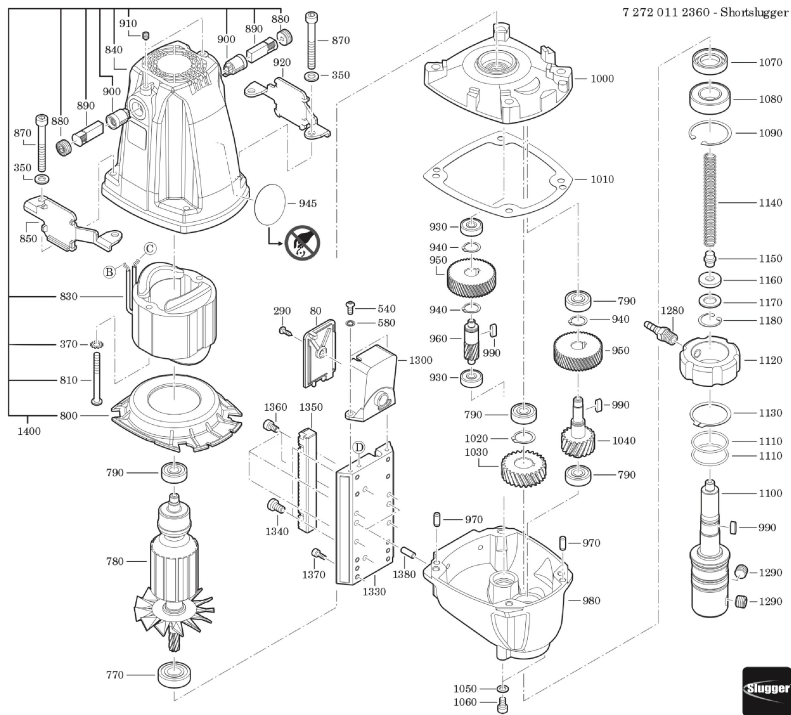

**Type:** KBB 30 JHM ShortSluggger  
**Part no.:** 72720112360

**Type:** KBB 30 JHM ShortSluggger  
**Part no.:** 72720112360

Type:  
Part no.:

KBB 30 JHM ShortSluggger  
72720112360

7 272 011 2360 - Shortsluggger