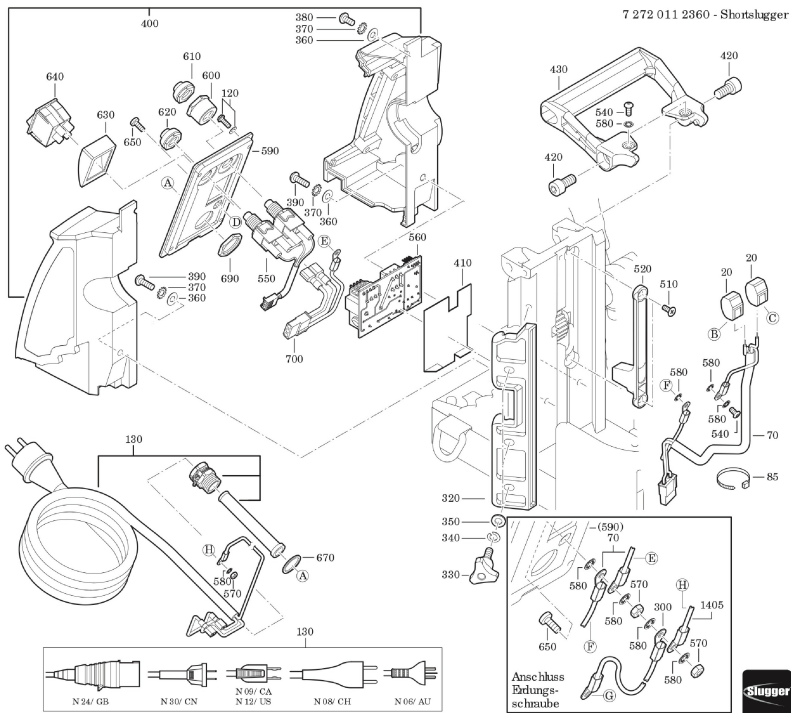

**Type:** KBB 30 JHM ShortSluggger  
**Part no.:** 72720112360

**Type:** KBB 30 JHM ShortSluggger  
**Part no.:** 72720112360

Type:  
Part no.:

KBB 30 JHM ShortSluggger  
72720112360

7 272 011 2360 - Shortsluggger