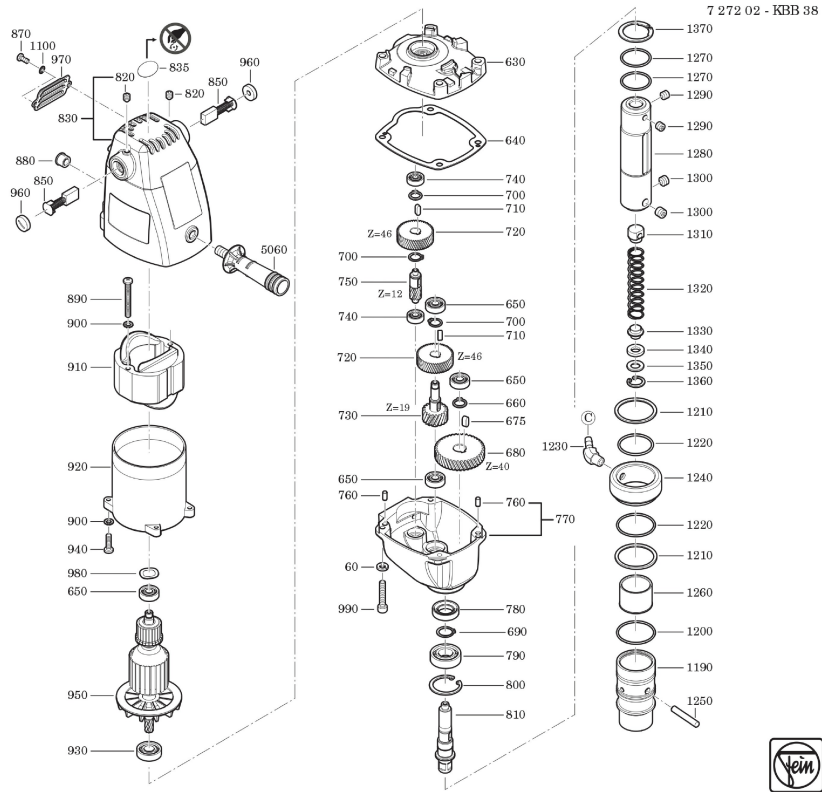

Type:
Part no.:

KBB 38
72720200230

Type:
Part no.:

KBB 38
72720200230

Type:
Part no.:

KBB 38
72720200230