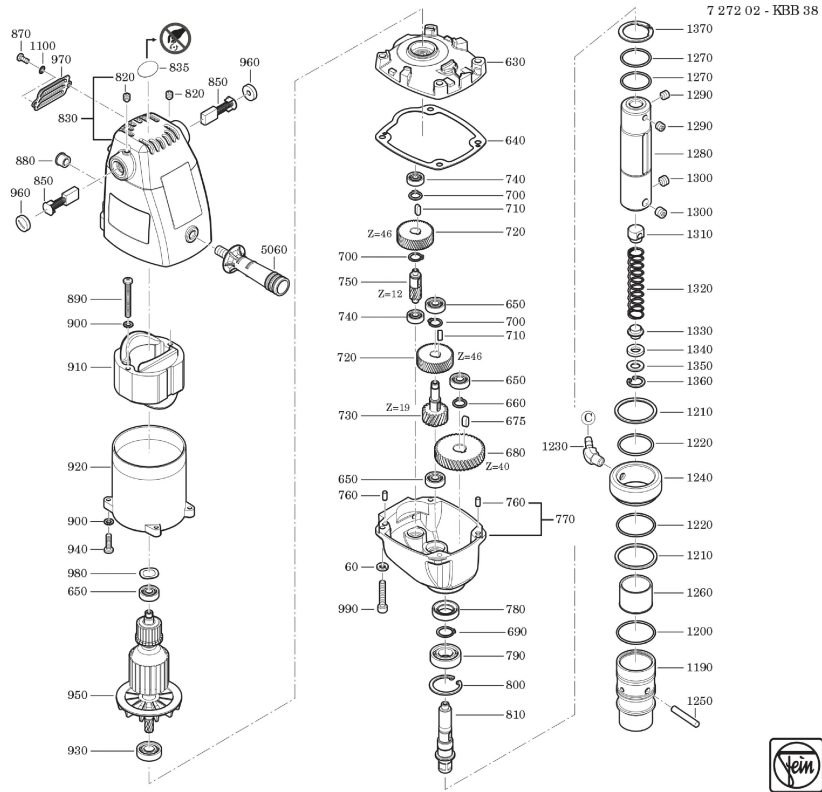

Type:  
Part no.:

KBB 38  
72720206230

Type:  
Part no.:

KBB 38  
72720206230

Type:  
Part no.:

KBB 38  
72720206230