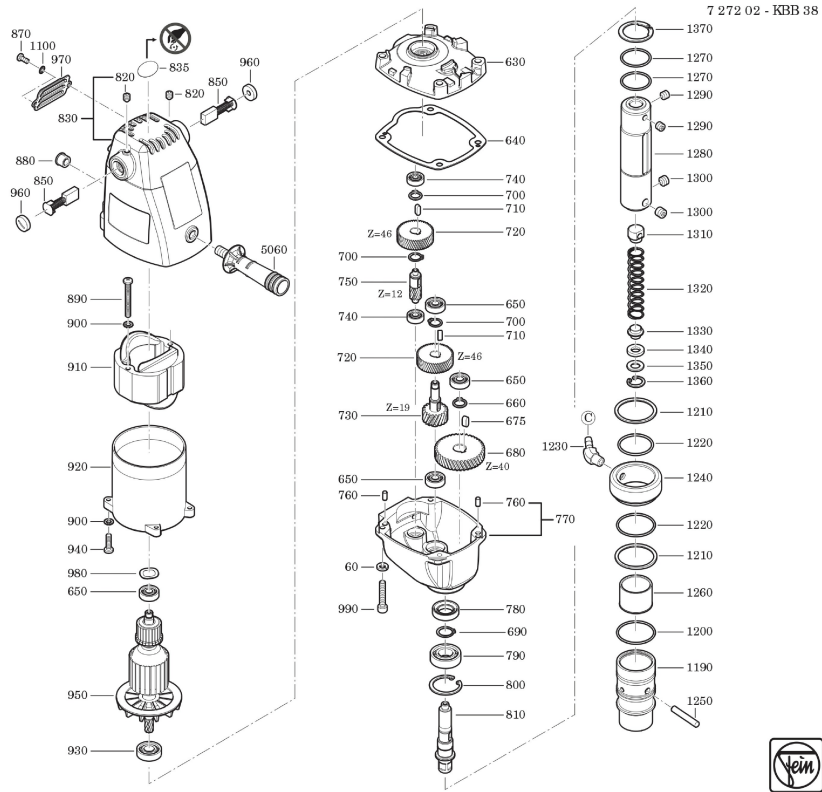

Type:
Part no.:

KBB 38
72720209360

Type:
Part no.:

KBB 38
72720209360