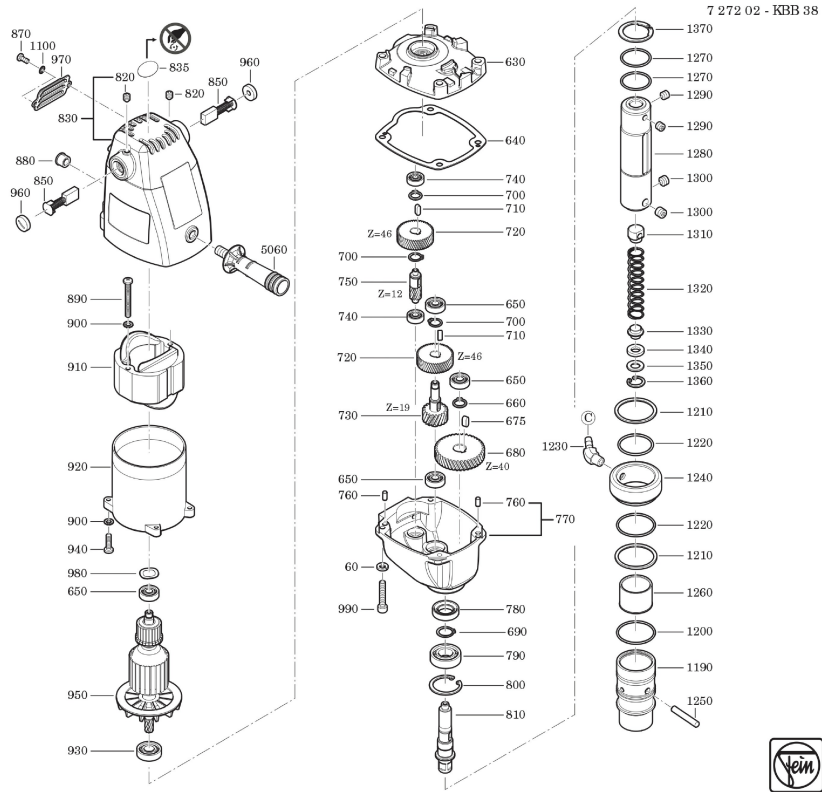

Type:  
Part no.:

KBB 38  
72720224110

Type:  
Part no.:

KBB 38  
72720224110