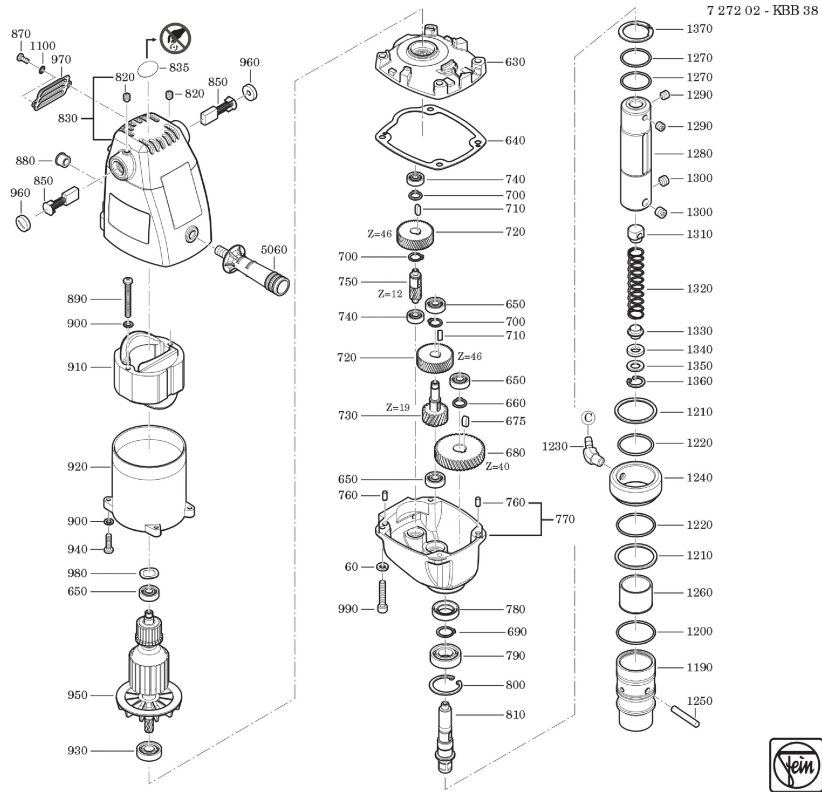

Type:
Part no.:

KBB 38
72720227620

Type:
Part no.:

KBB 38
72720227620

Type:
Part no.:

KBB 38
72720227620