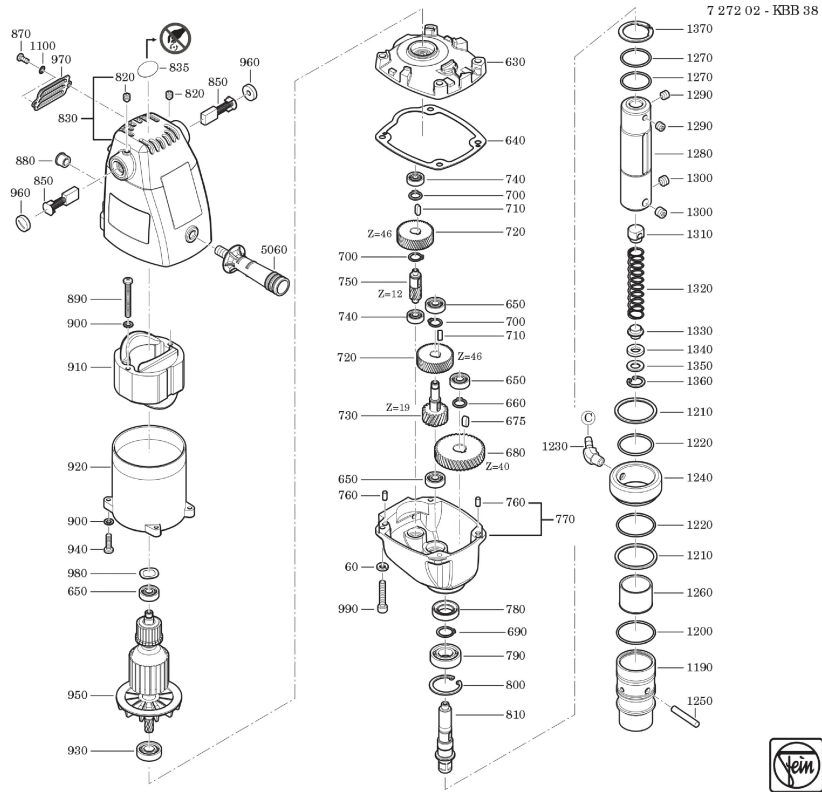

Type:
Part no.:

KBB 38
72720230220

Type:
Part no.:

KBB 38
72720230220

Type:
Part no.:

KBB 38
72720230220