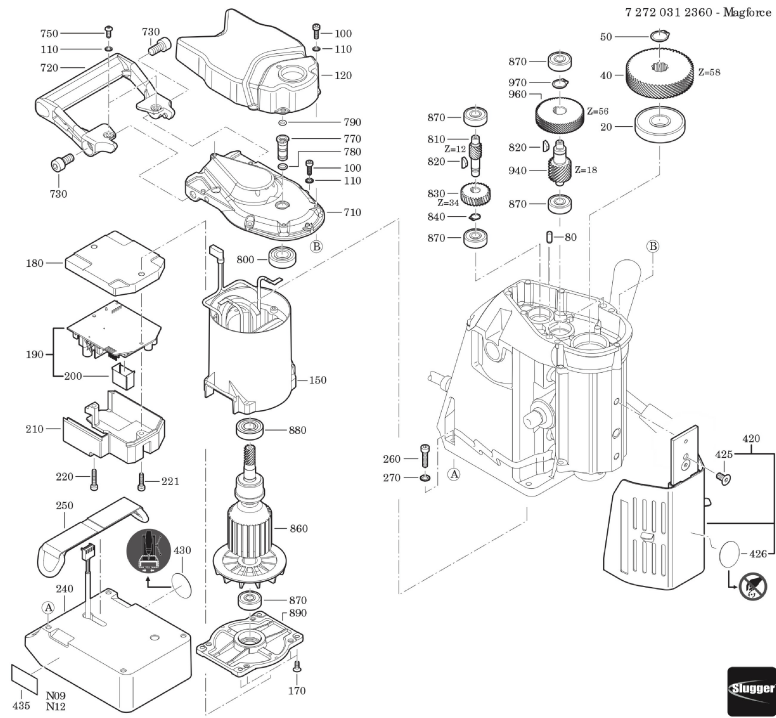

Type:
Part no.:

KBB 40 JHM MAGFORCE
72720312360

Type:
Part no.:

KBB 40 JHM MAGFORCE
72720312360