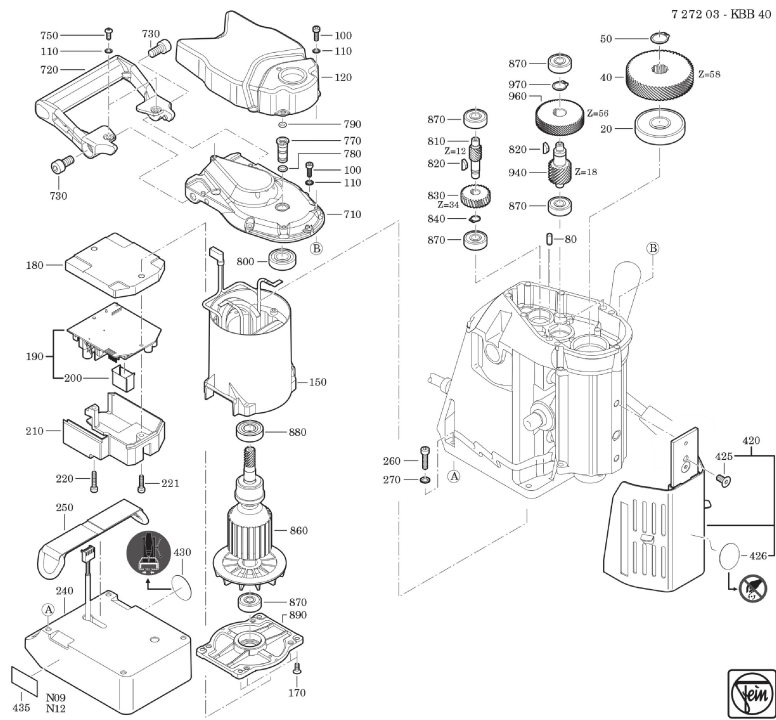

Type: KBB 40
Part no.: 72720324110

Type: KBB 40
Part no.: 72720324110