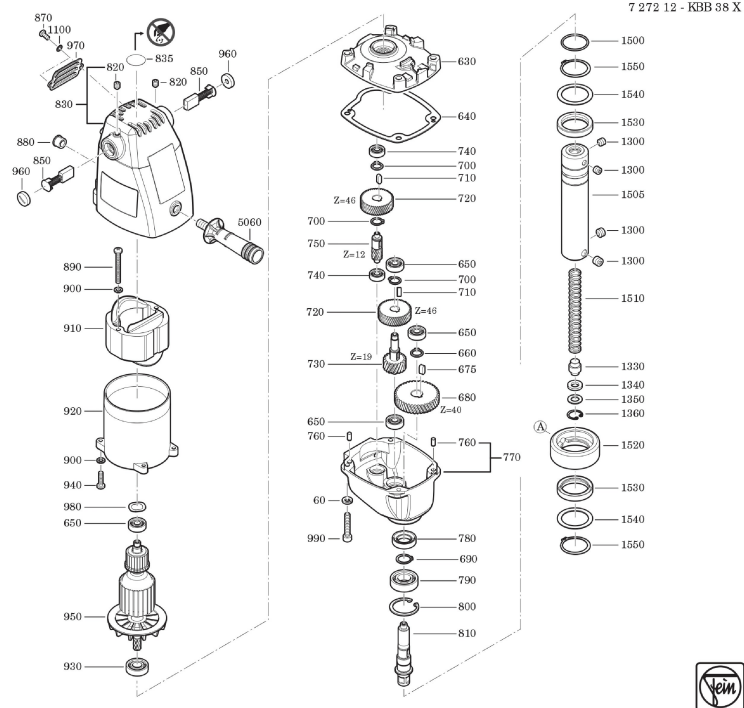

Type: KBB 38 X
Part no.: 72721200230

Type: KBB 38 X
Part no.: 72721200230

Type:
Part no.:

KBB 38 X
72721200230

7 272 12 - KBB 38 X