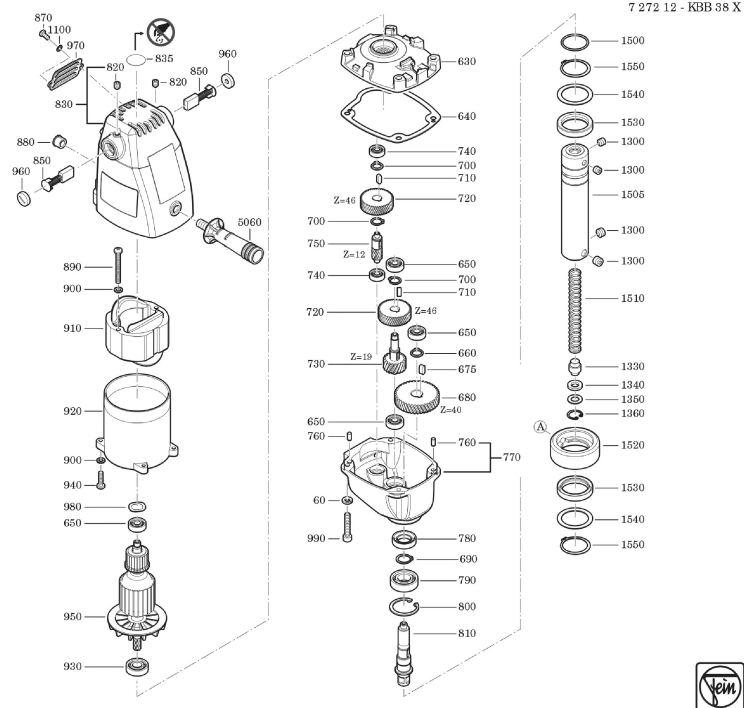

Type: KBB 38 X
 Part no.: 72721224110

Type: KBB 38 X
 Part no.: 72721224110

Type:
Part no.:

KBB 38 X
72721224110

7 272 12 - KBB 38 X