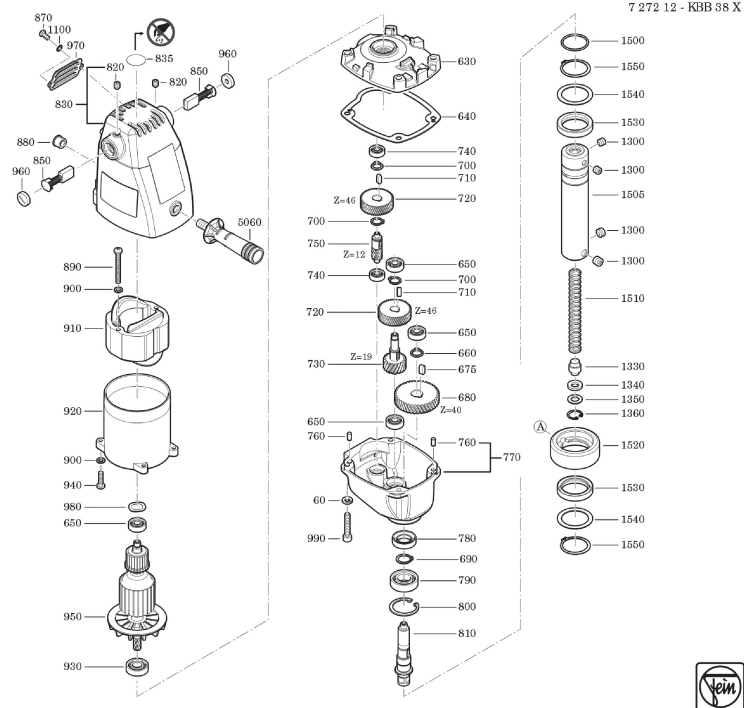

Type: KBB 38 X
Part no.: 72721227620

Type: KBB 38 X
Part no.: 72721227620

Type:
Part no.:

KBB 38 X
72721227620

7 272 12 - KBB 38 X