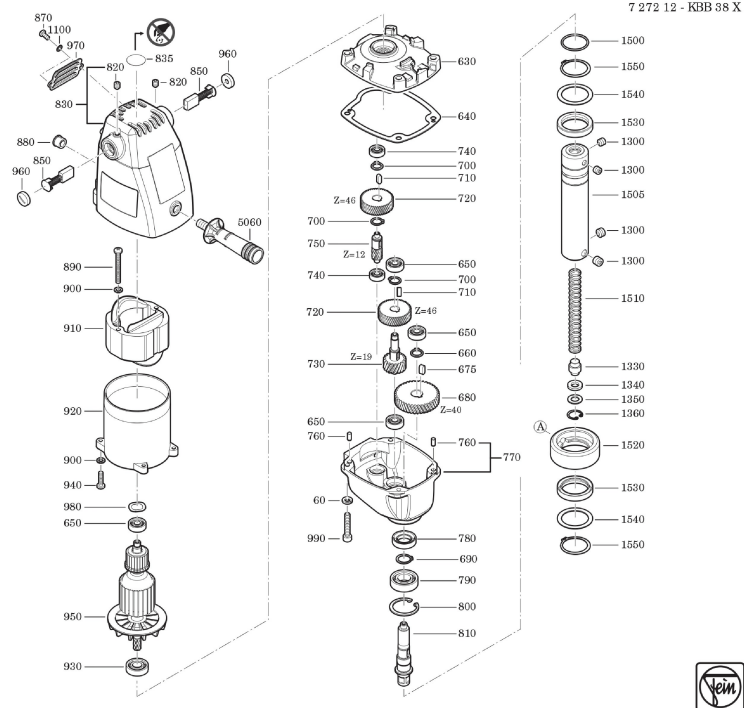

Type: KBB 38 X
Part no.: 72721230220

Type: KBB 38 X
Part no.: 72721230220

Type:
Part no.:

KBB 38 X
72721230220

7 272 12 - KBB 38 X