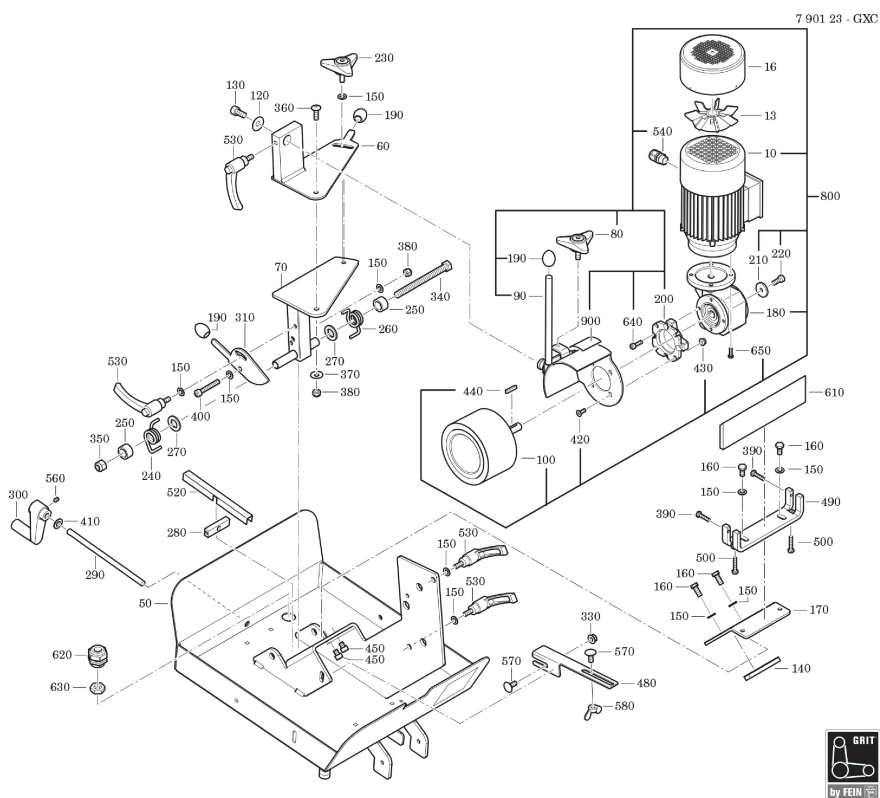

Type: GRIT GXC
Part no.: 79012300233

Type: GRIT GXC
Part no.: 79012300233