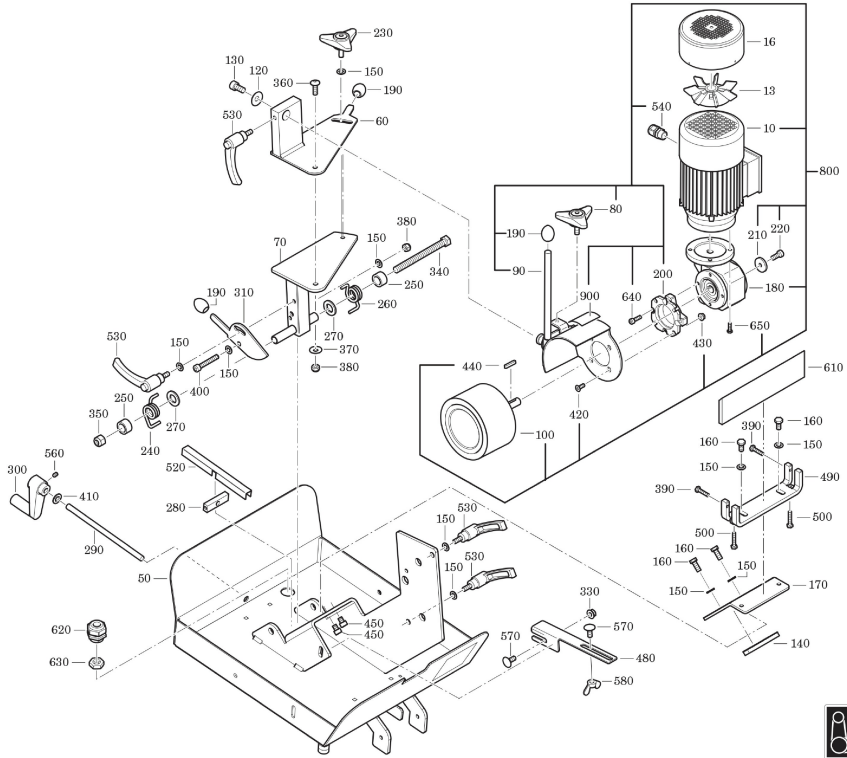

Type: GRIT GXC
Part no.: 79012312233

7 901 23 - GXC

Type: GRIT GXC
Part no.: 79012312233

7 901 23 - GXC