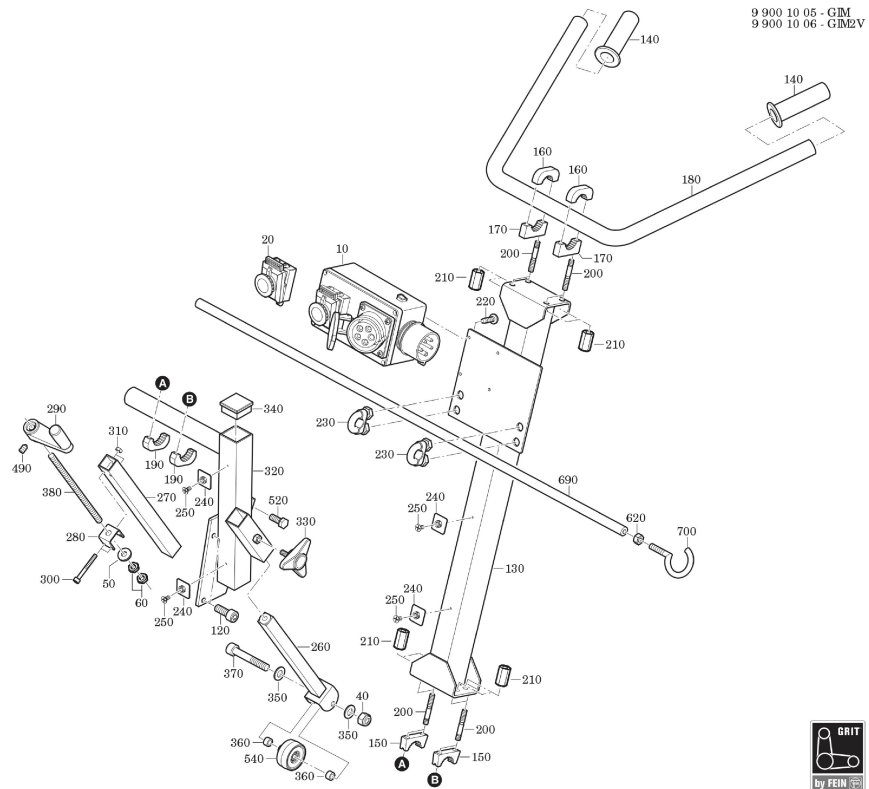

Type: GRIT GIM
Part no.: 99001005000

Type: GRIT GIM
Part no.: 99001005000