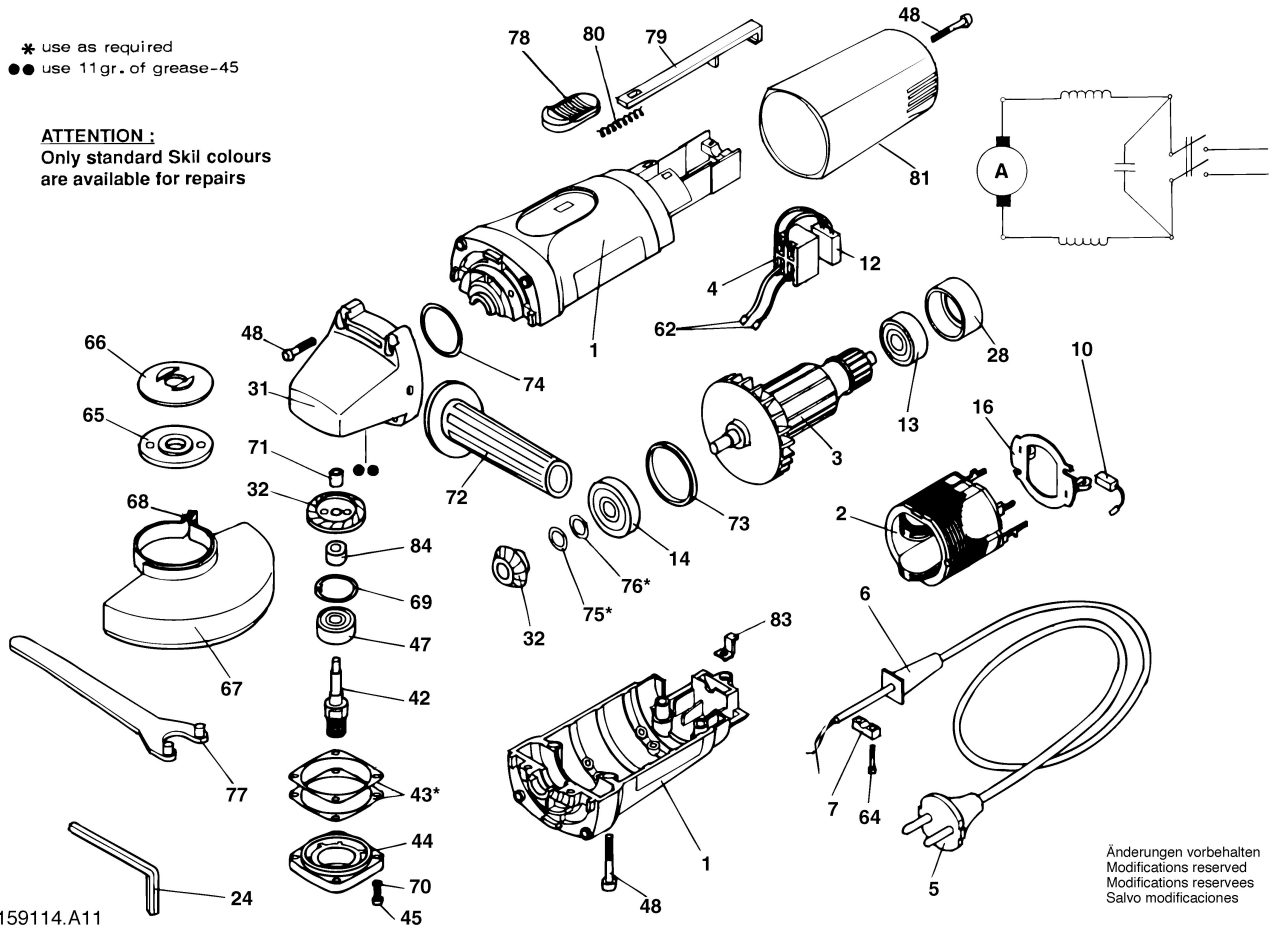

- * use as required
- use 11gr. of grease-45

ATTENTION :
Only standard Skil colours
are available for repairs

F0159114.A11

Änderungen vorbehalten
Modifications reserved
Modifications reserves
Salvo modificaciones