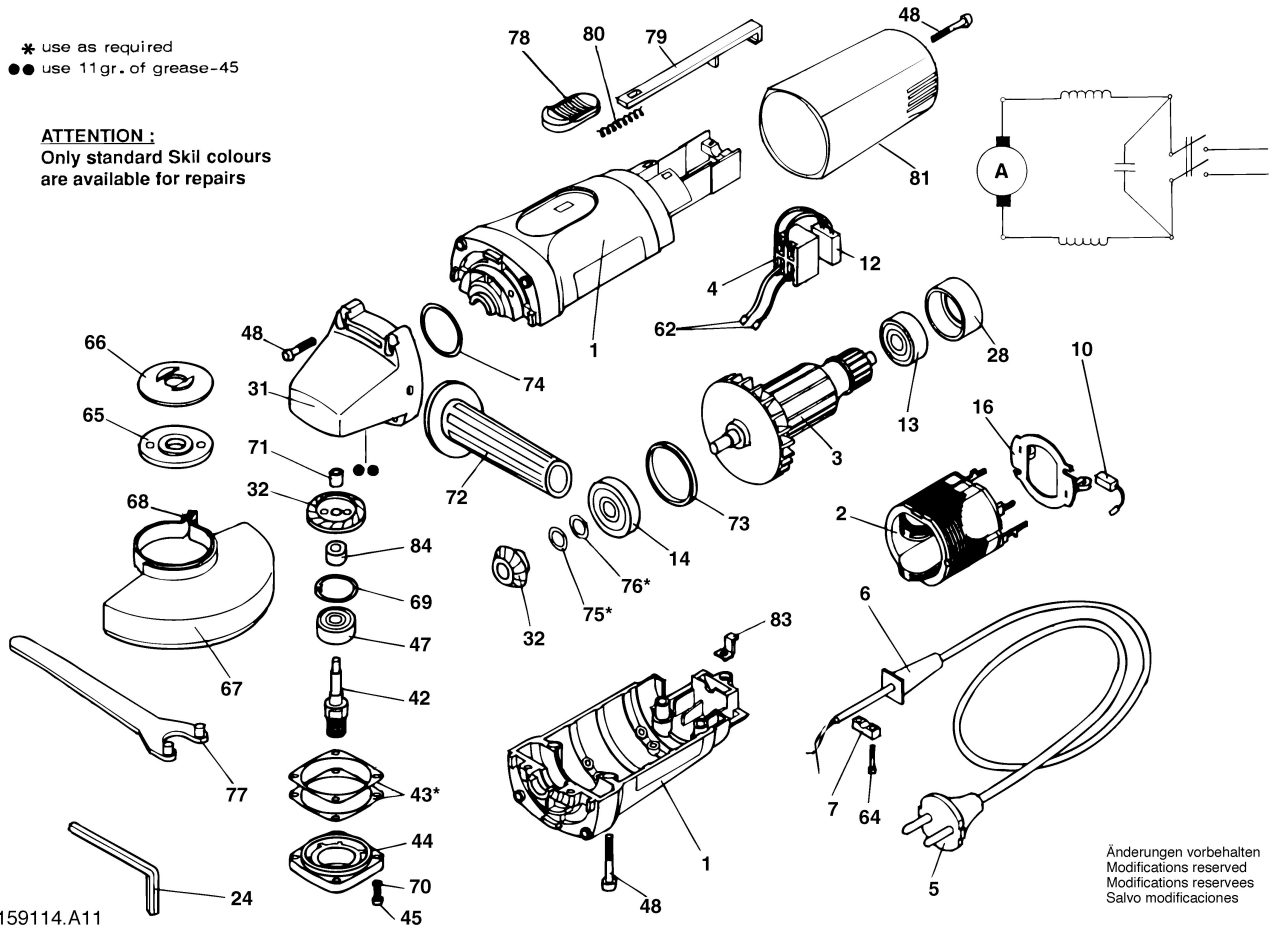

- * use as required
- use 11gr. of grease-45

ATTENTION :
Only standard Skil colours
are available for repairs

Änderungen vorbehalten
Modifications reserved
Modificaciones reservadas
Salvo modificaciones

F0159114.A11