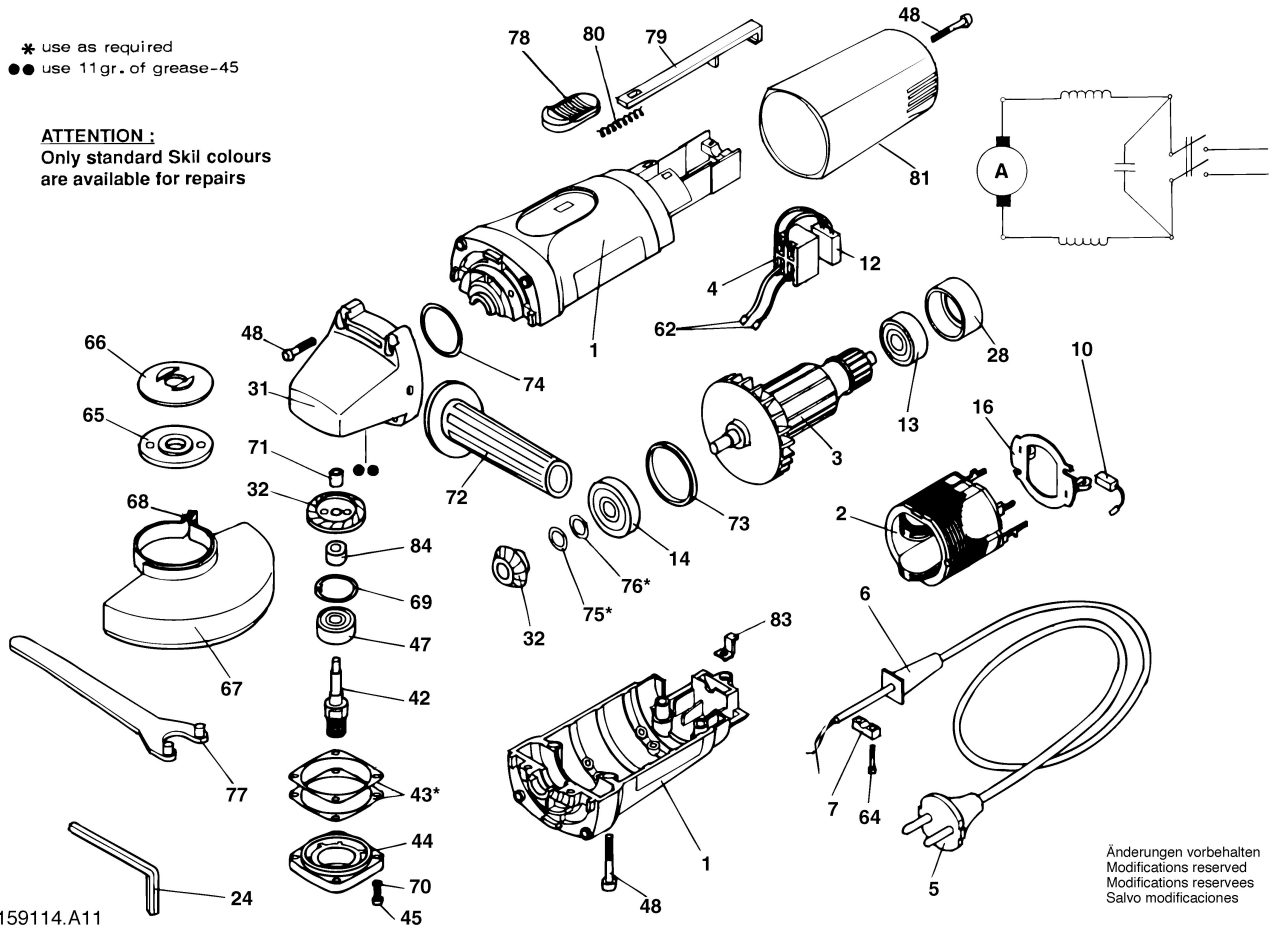

- \* use as required
- use 11gr. of grease-45

**ATTENTION :**  
Only standard Skil colours  
are available for repairs

F0159114.A11

Änderungen vorbehalten  
Modifications reserved  
Modifications reserves  
Salvo modificaciones