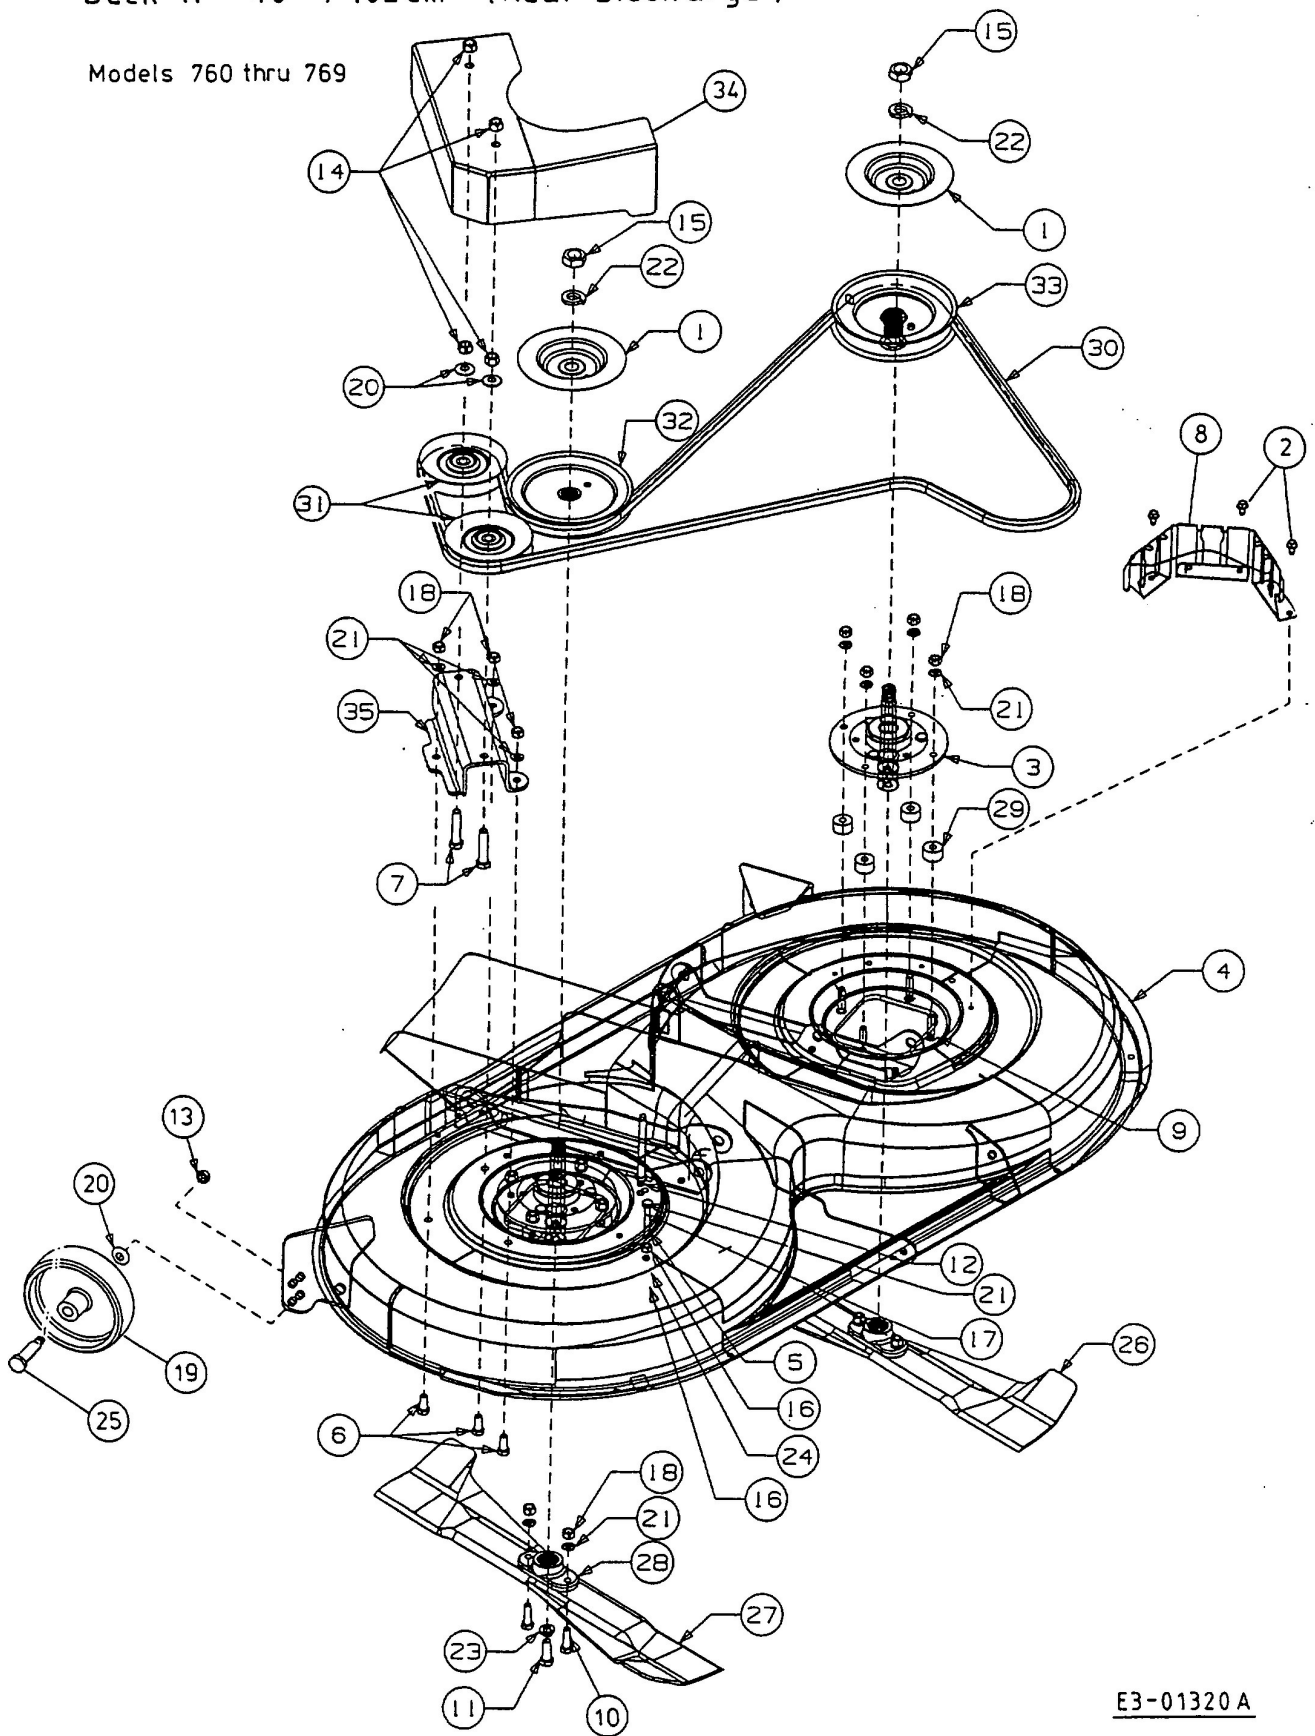

# Deck 'N' 40" / 102 cm (Rear Discharge)

Models 760 thru 769

E3-01320 A