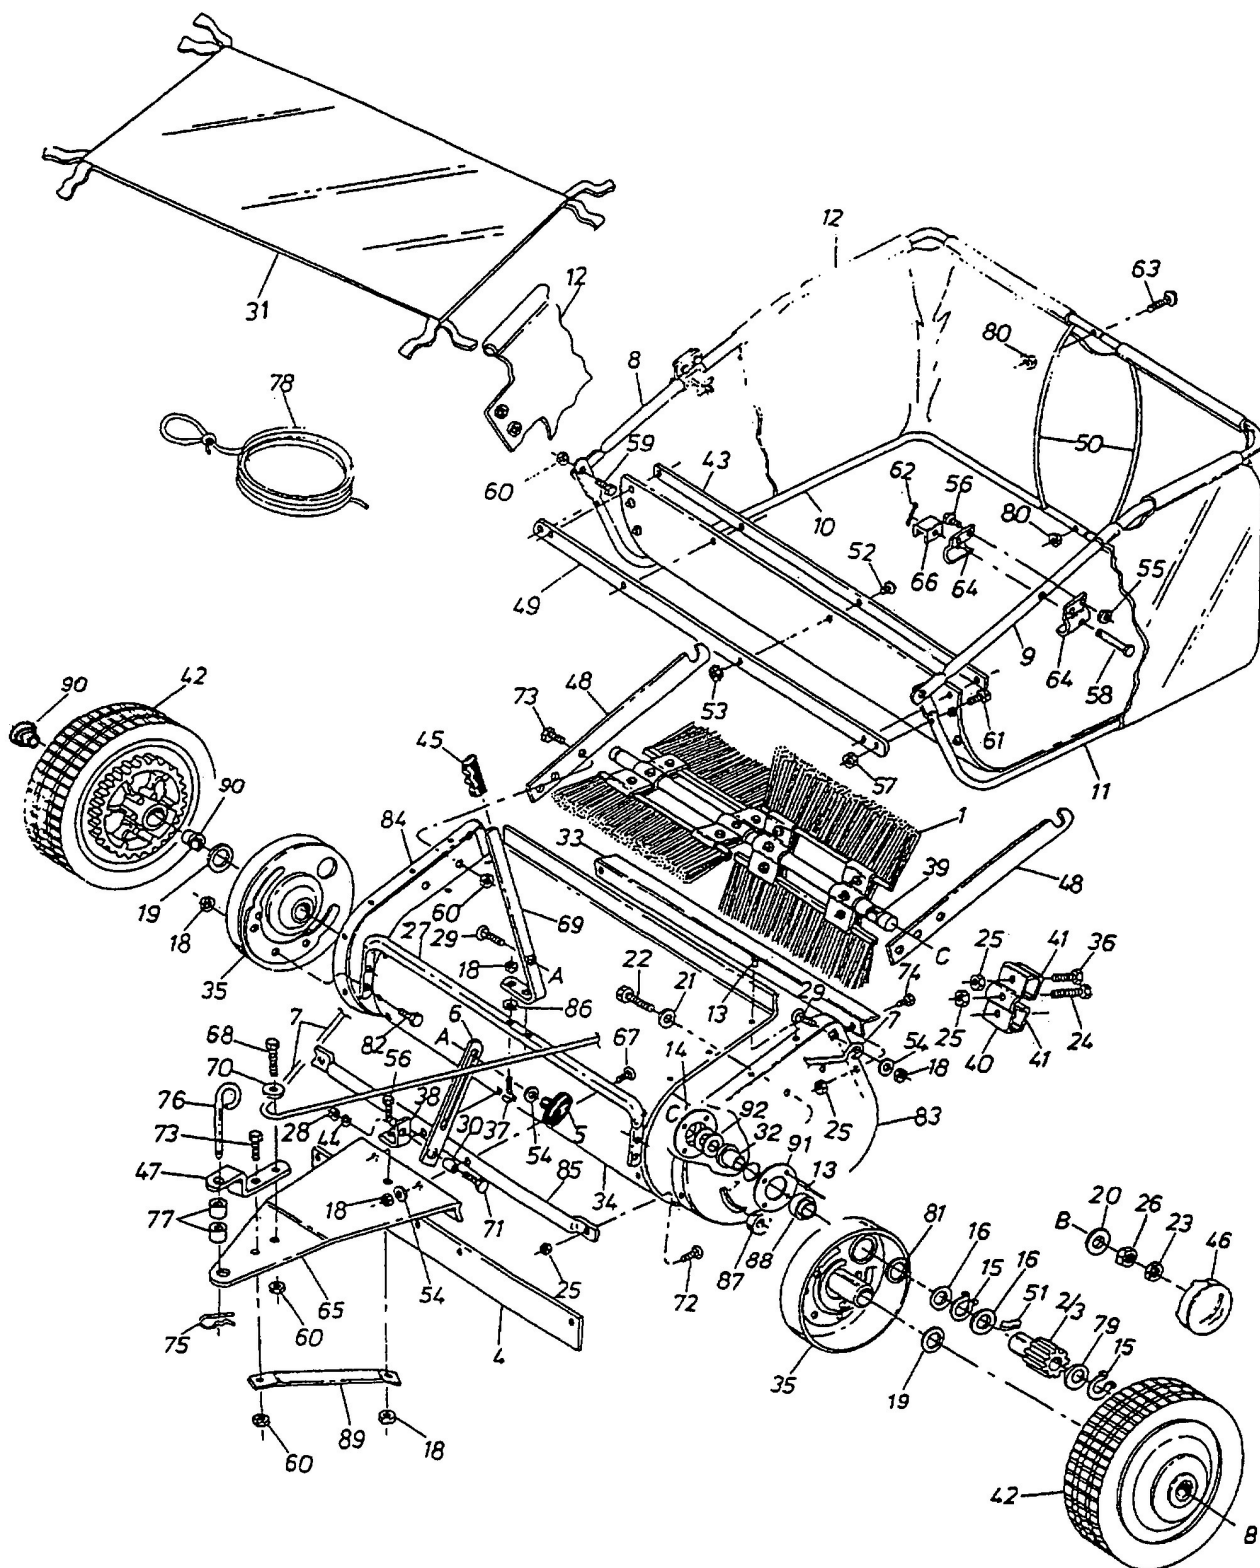

Model 190-145 (45-02211) 38"/96cm Lawn Sweeper

E4-00321A-1