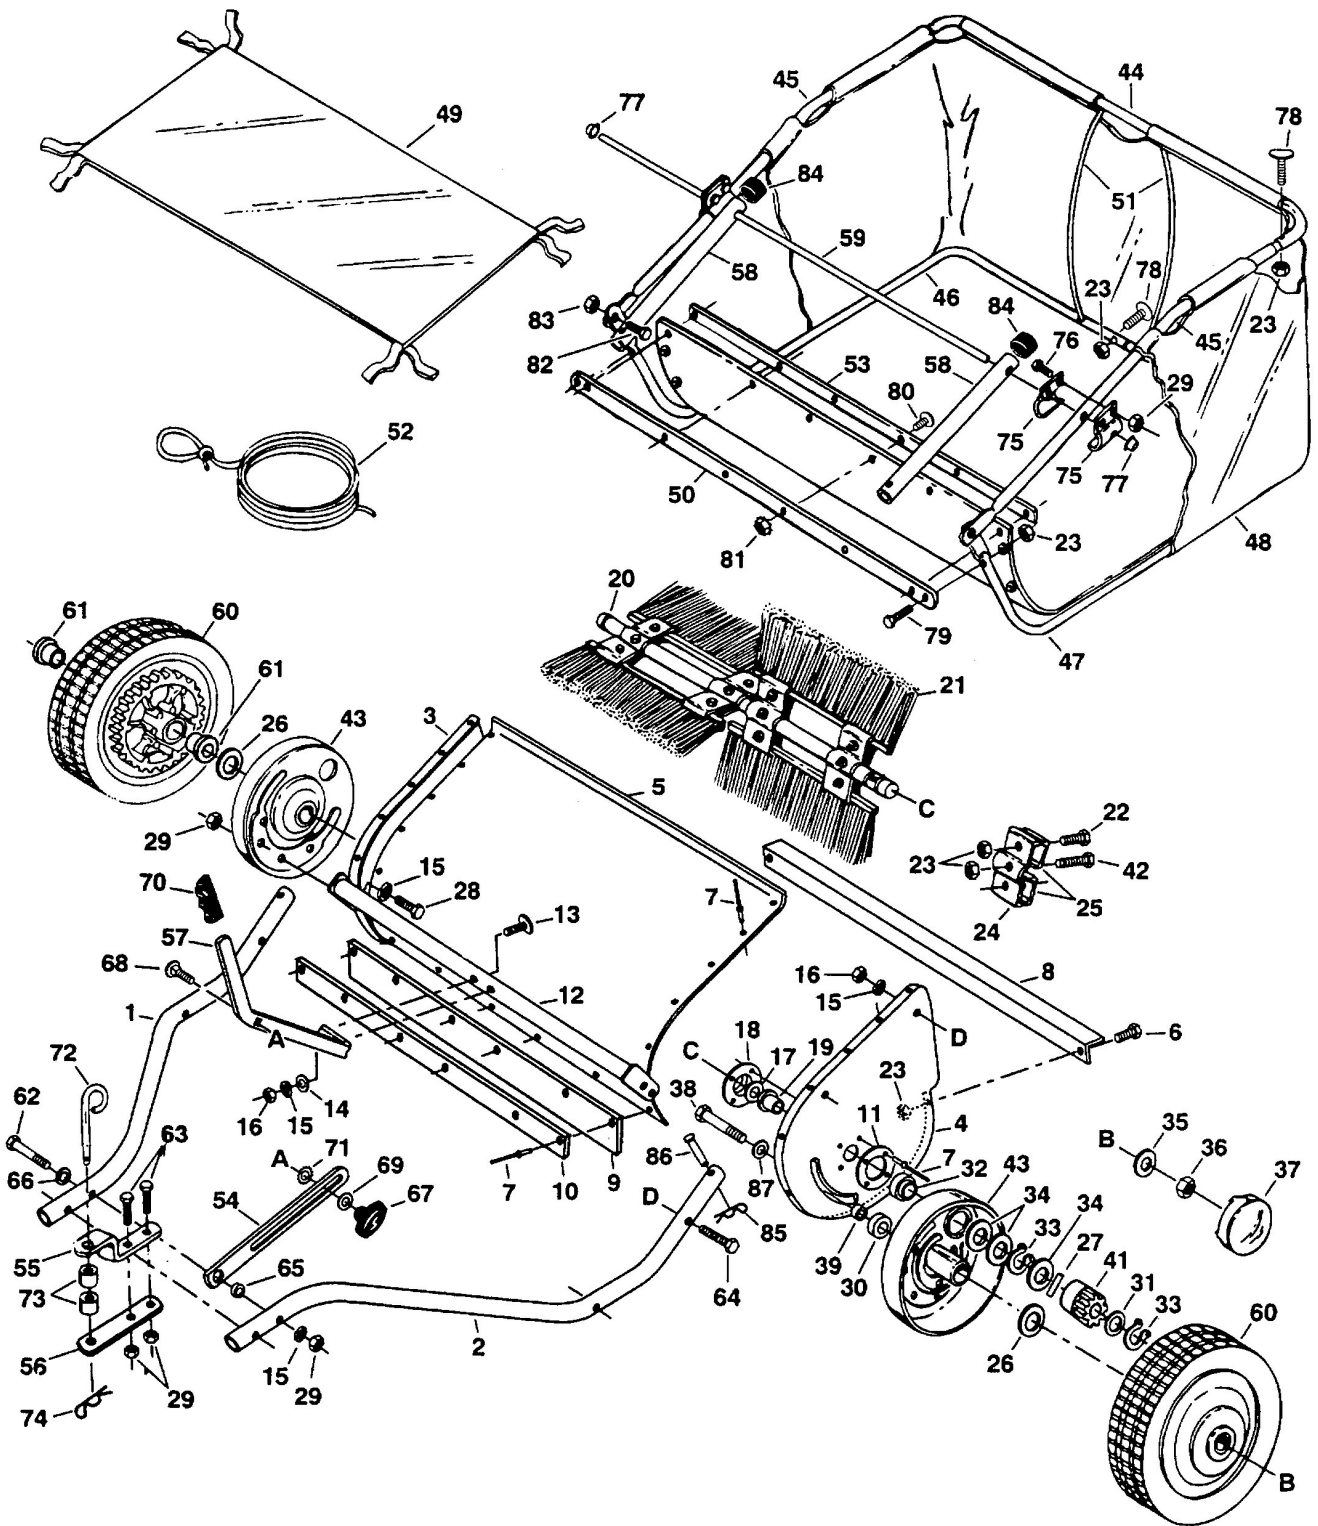

REPAIR PARTS FOR MODEL 45-02601 - 42" LAWSWEEPER

190-163-000

E4-00721A-1