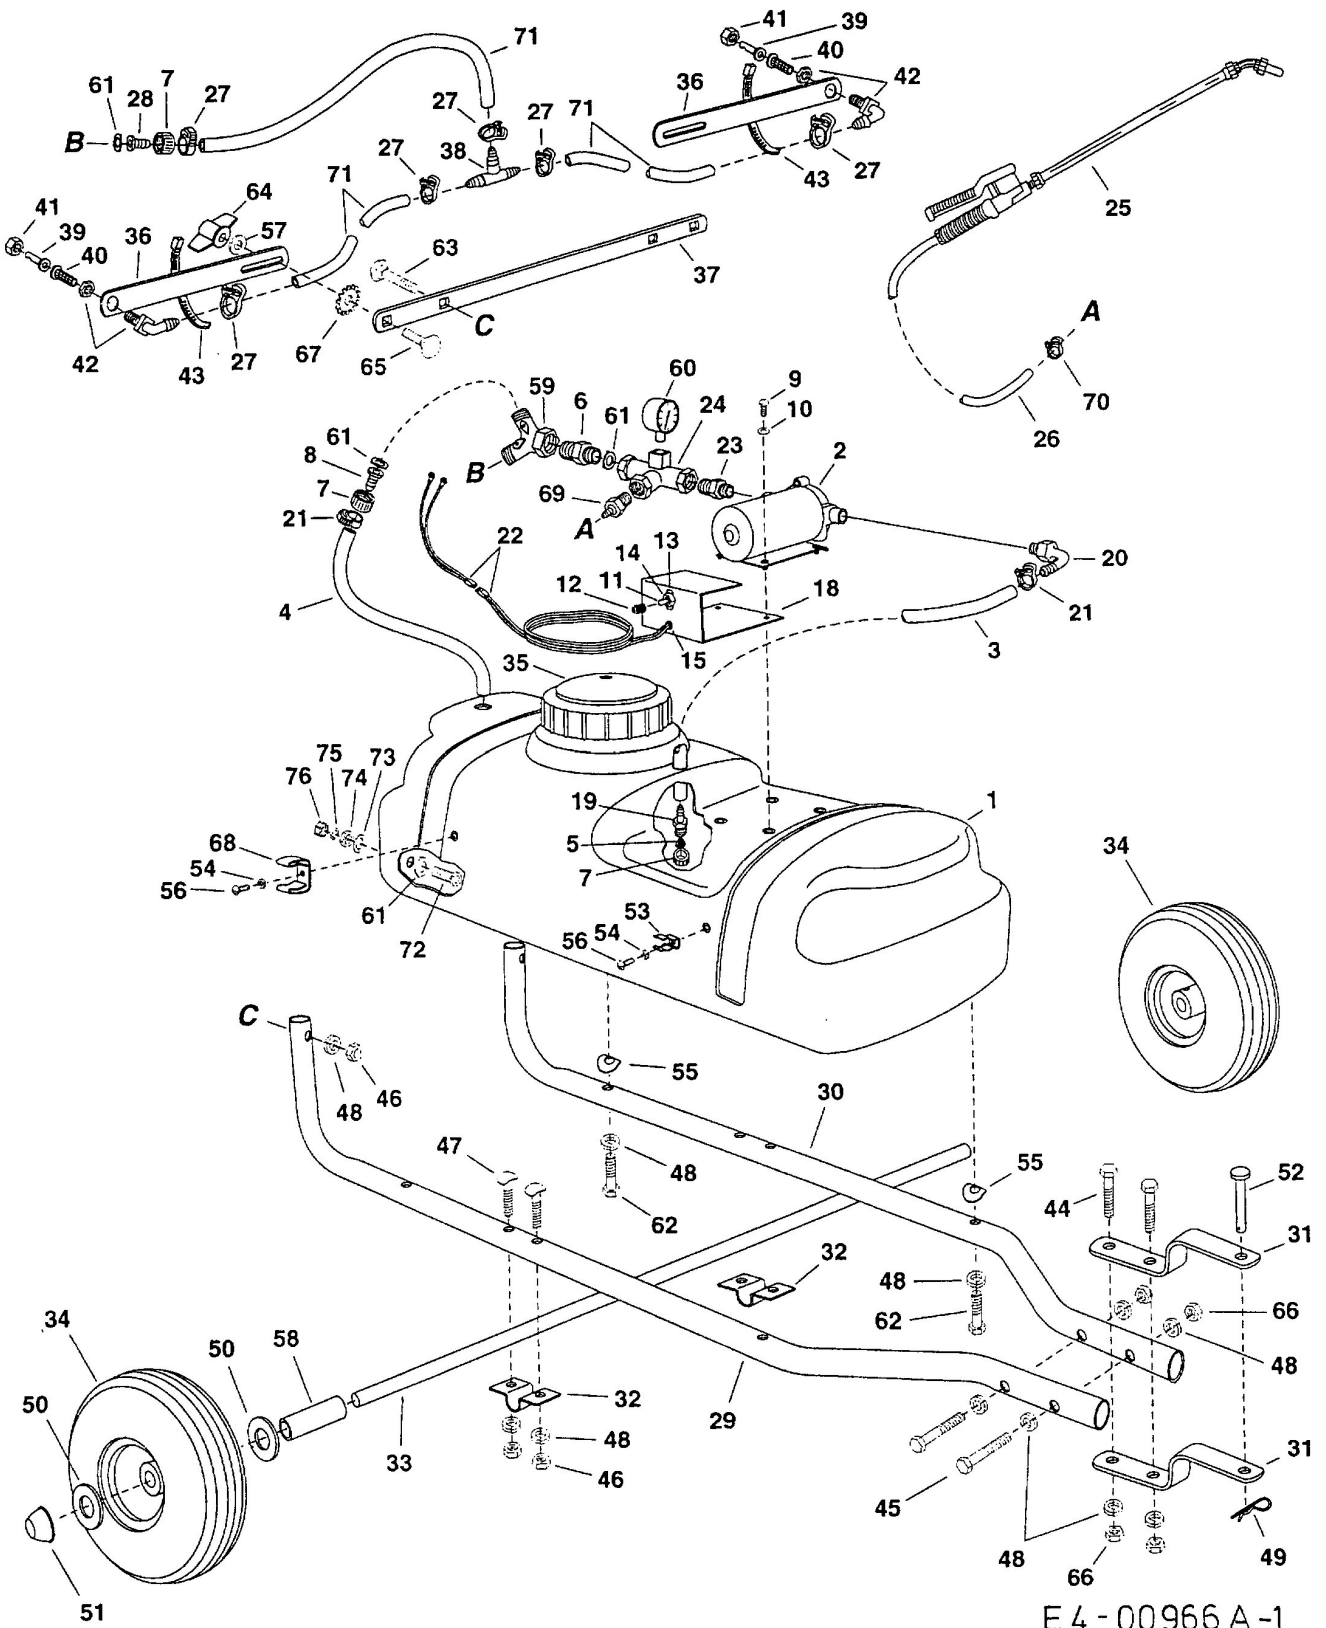

REPAIR PARTS FOR 15 GALLON "PRO" SPRAYER MODEL 45-0292

190-155-000

E4-00966 A-1