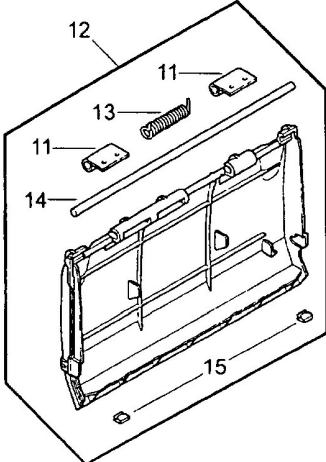

STEEL DECK - CLASSIC SERIES (INCLUDING MULCH OR CATCH)

2 & 4 STROKE
THROTTLE ASSY's
REFER PAGE 22

KEYSTART COMPONENTS
REFER PAGE 26

MODELS WITH LOOPED LOWER
HANDLE REFER PAGE 6

FOR MODELS USING DECKS WITHOUT
PLASTIC HEIGHT ADJUSTMENT
SEGMENTS REFER PAGE 2

MULCH OR CATCH MODELS REFER PAGE 8
STD ROUND DISC MODELS REFER PAGE 6

- 53 - [Washer]
 - 55 - [Washer]
 - 56 - [Screw]
 - 54 - [Screw]
 - 52 - [Washer]
- BRIGGS AND TECUMSEH ENGINES HONDA ENGINE 2 STROKE ENGINE