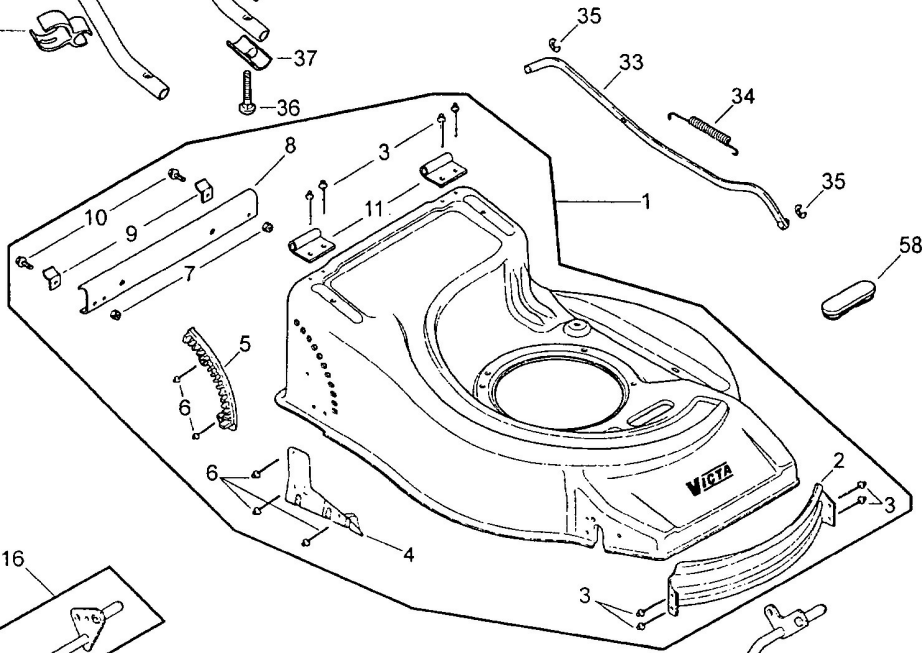

STEEL DECK - CLASSIC SERIES (INCLUDING MULCH OR CATCH)

2 & 4 STROKE
THROTTLE ASSY's
REFER PAGE 22

KEYSTART COMPONENTS
REFER PAGE 26

MODELS WITH LOOPED LOWER
HANDLE REFER PAGE 6

FOR MODELS USING DECKS WITHOUT
PLASTIC HEIGHT ADJUSTMENT
SEGMENTS REFER PAGE 2

MULCH OR CATCH MODELS REFER PAGE 8
STD ROUND DISC MODELS REFER PAGE 6

- 53 - [Washer]
 - 55 - [Washer]
 - 56 - [Screw]
 - 54 - [Screw]
 - 52 - [Washer]
- BRIGGS AND TECUMSEH ENGINES HONDA ENGINE 2 STROKE ENGINE