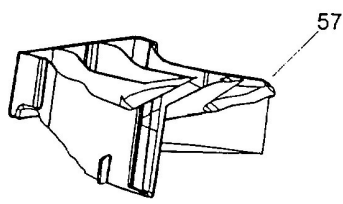

STEEL DECK - CLASSIC SERIES (INCLUDING MULCH OR CATCH)

2 & 4 STROKE
THROTTLE ASSY's
REFER PAGE 22

KEYSTART COMPONENTS
REFER PAGE 26

MODELS WITH LOOPED LOWER
HANDLE REFER PAGE 6

FOR MODELS USING DECKS WITHOUT
PLASTIC HEIGHT ADJUSTMENT
SEGMENTS REFER PAGE 2

MULCH OR CATCH MODELS REFER PAGE 8
STD ROUND DISC MODELS REFER PAGE 6

- 53 - [Washer]
 - 55 - [Washer]
 - 56 - [Screw]
 - 54 - [Screw]
 - 52 - [Washer]
- BRIGGS AND TECUMSEH ENGINES HONDA ENGINE 2 STROKE ENGINE