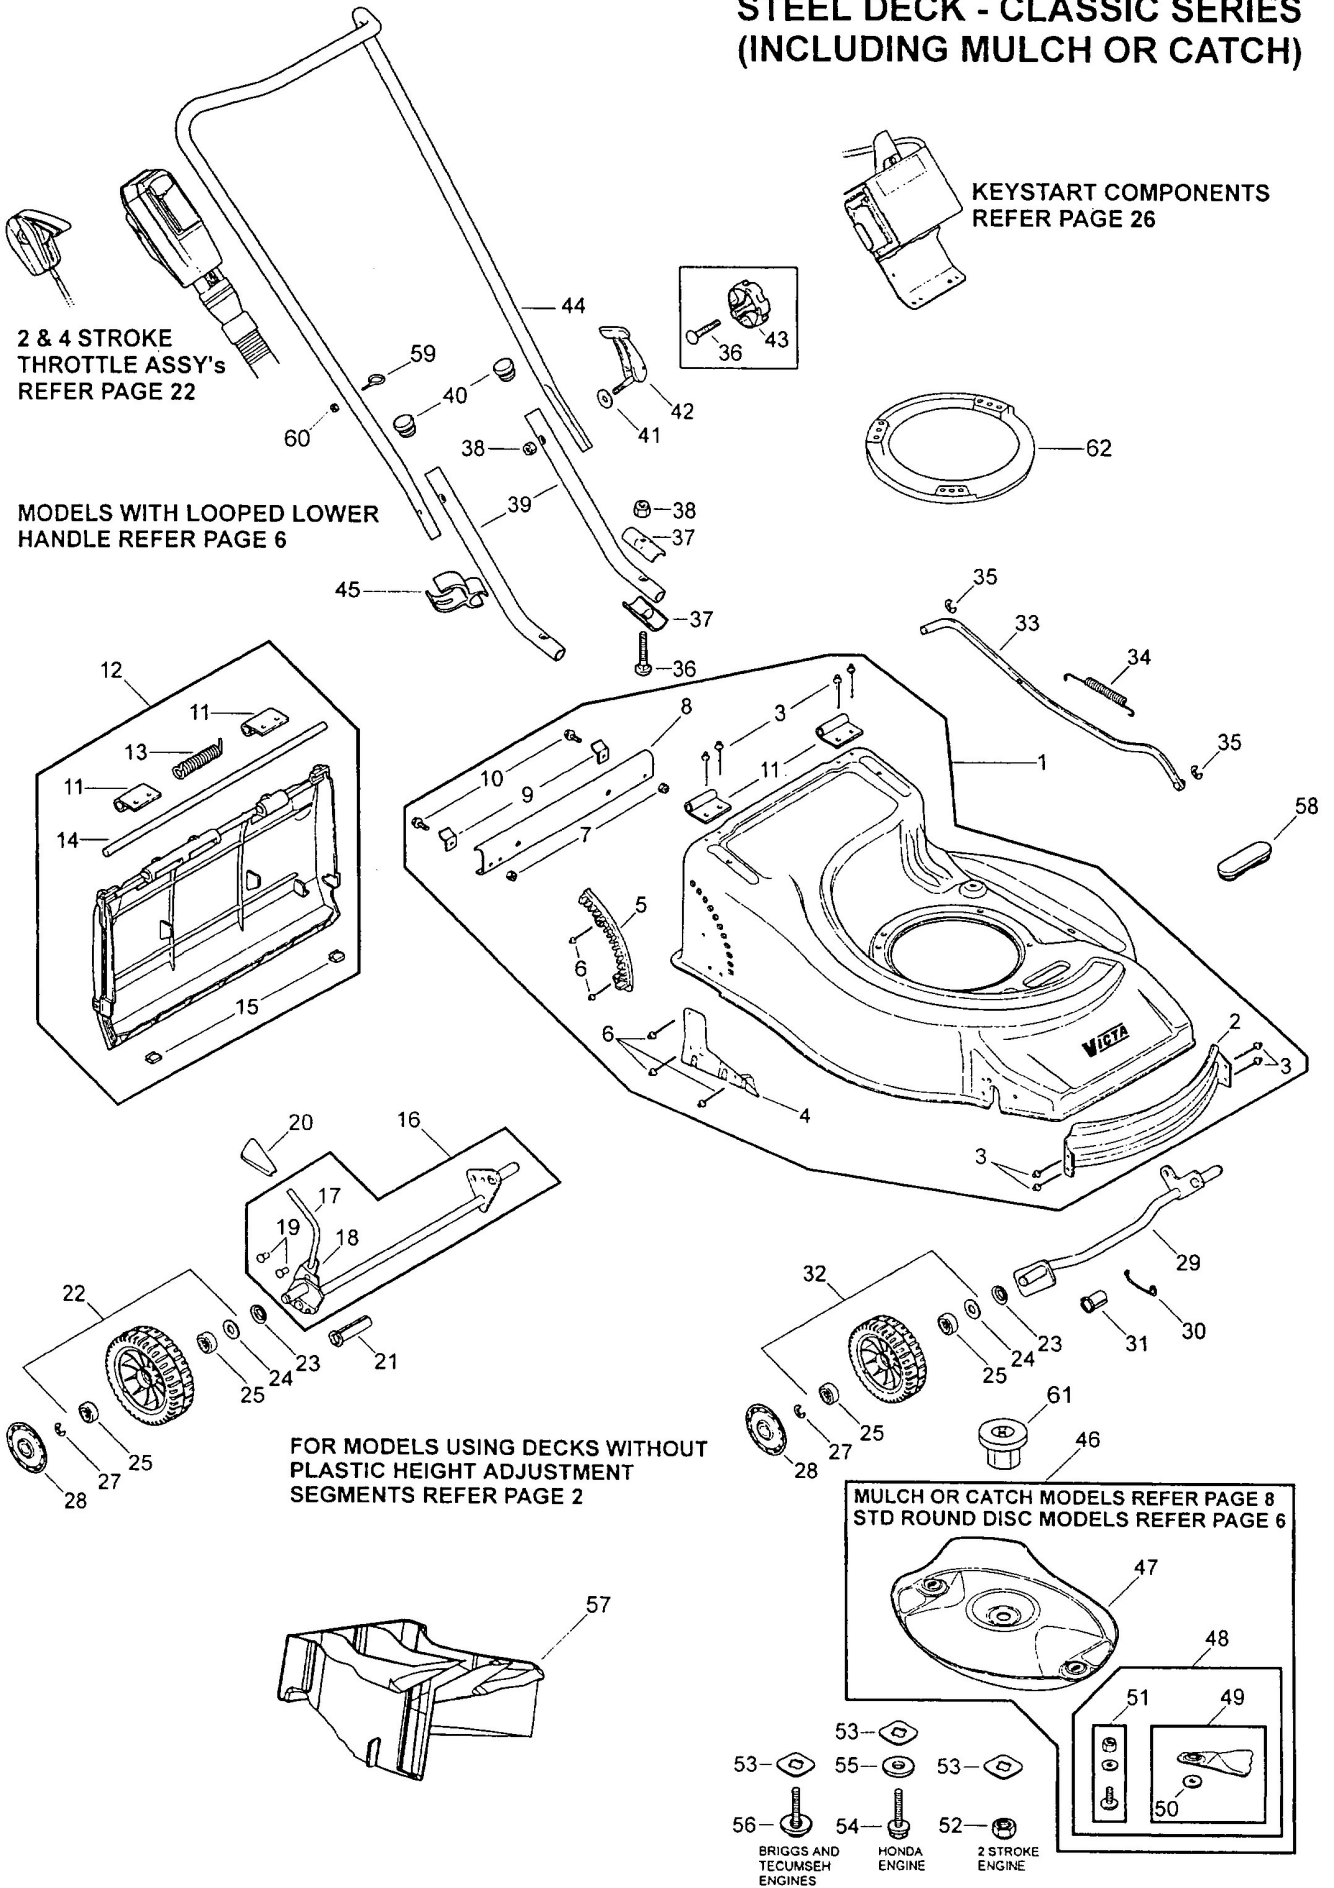

STEEL DECK - CLASSIC SERIES (INCLUDING MULCH OR CATCH)

2 & 4 STROKE
THROTTLE ASSY's
REFER PAGE 22

KEYSTART COMPONENTS
REFER PAGE 26

MODELS WITH LOOPED LOWER
HANDLE REFER PAGE 6

FOR MODELS USING DECKS WITHOUT
PLASTIC HEIGHT ADJUSTMENT
SEGMENTS REFER PAGE 2

MULCH OR CATCH MODELS REFER PAGE 8
STD ROUND DISC MODELS REFER PAGE 6

- 53 - [Washer]
 - 55 - [Washer]
 - 56 - [Screw]
 - 54 - [Screw]
 - 52 - [Washer]
- BRIGGS AND TECUMSEH ENGINES HONDA ENGINE 2 STROKE ENGINE