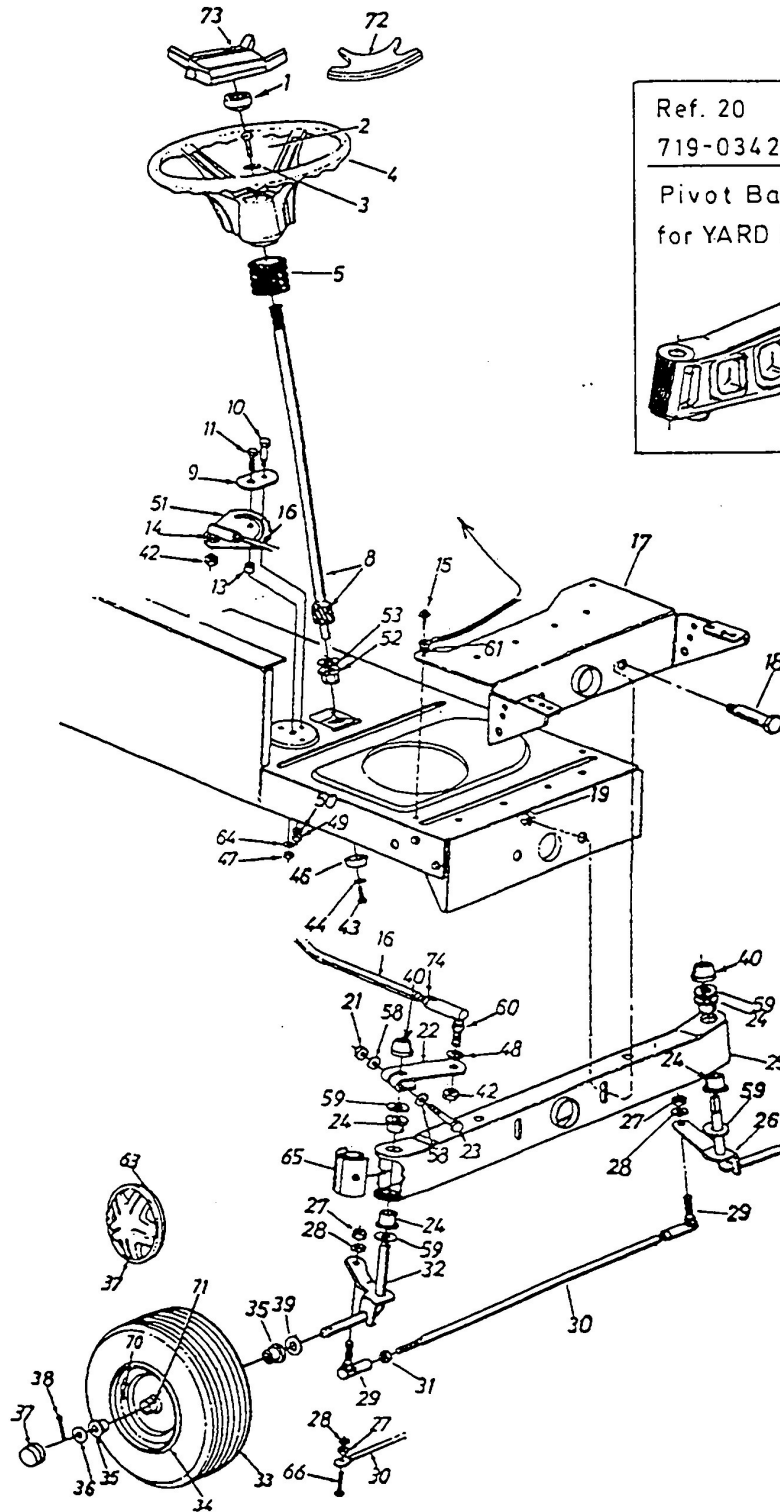

Model 760 thru 769

Ref. 20
 719-0342 A
 Pivot Bar - Cast Steel
 for YARD MAN (643)

**** Front Wheel Chart**

Description	15" x 6" (Plastic Bearing)	15" x 6" (Ball Bearing)
Wheel Assembly Comp.	634-0056	634-0059
Tire only	734-0864	734-0864
Rim only	634-0024	634-0051
Bearing	741-0487A	741-0569
Air Valve	734-0255	734-0255
Grease Fitting (optional)	737-0211	737-0280
Grease Plug	737-0212	—