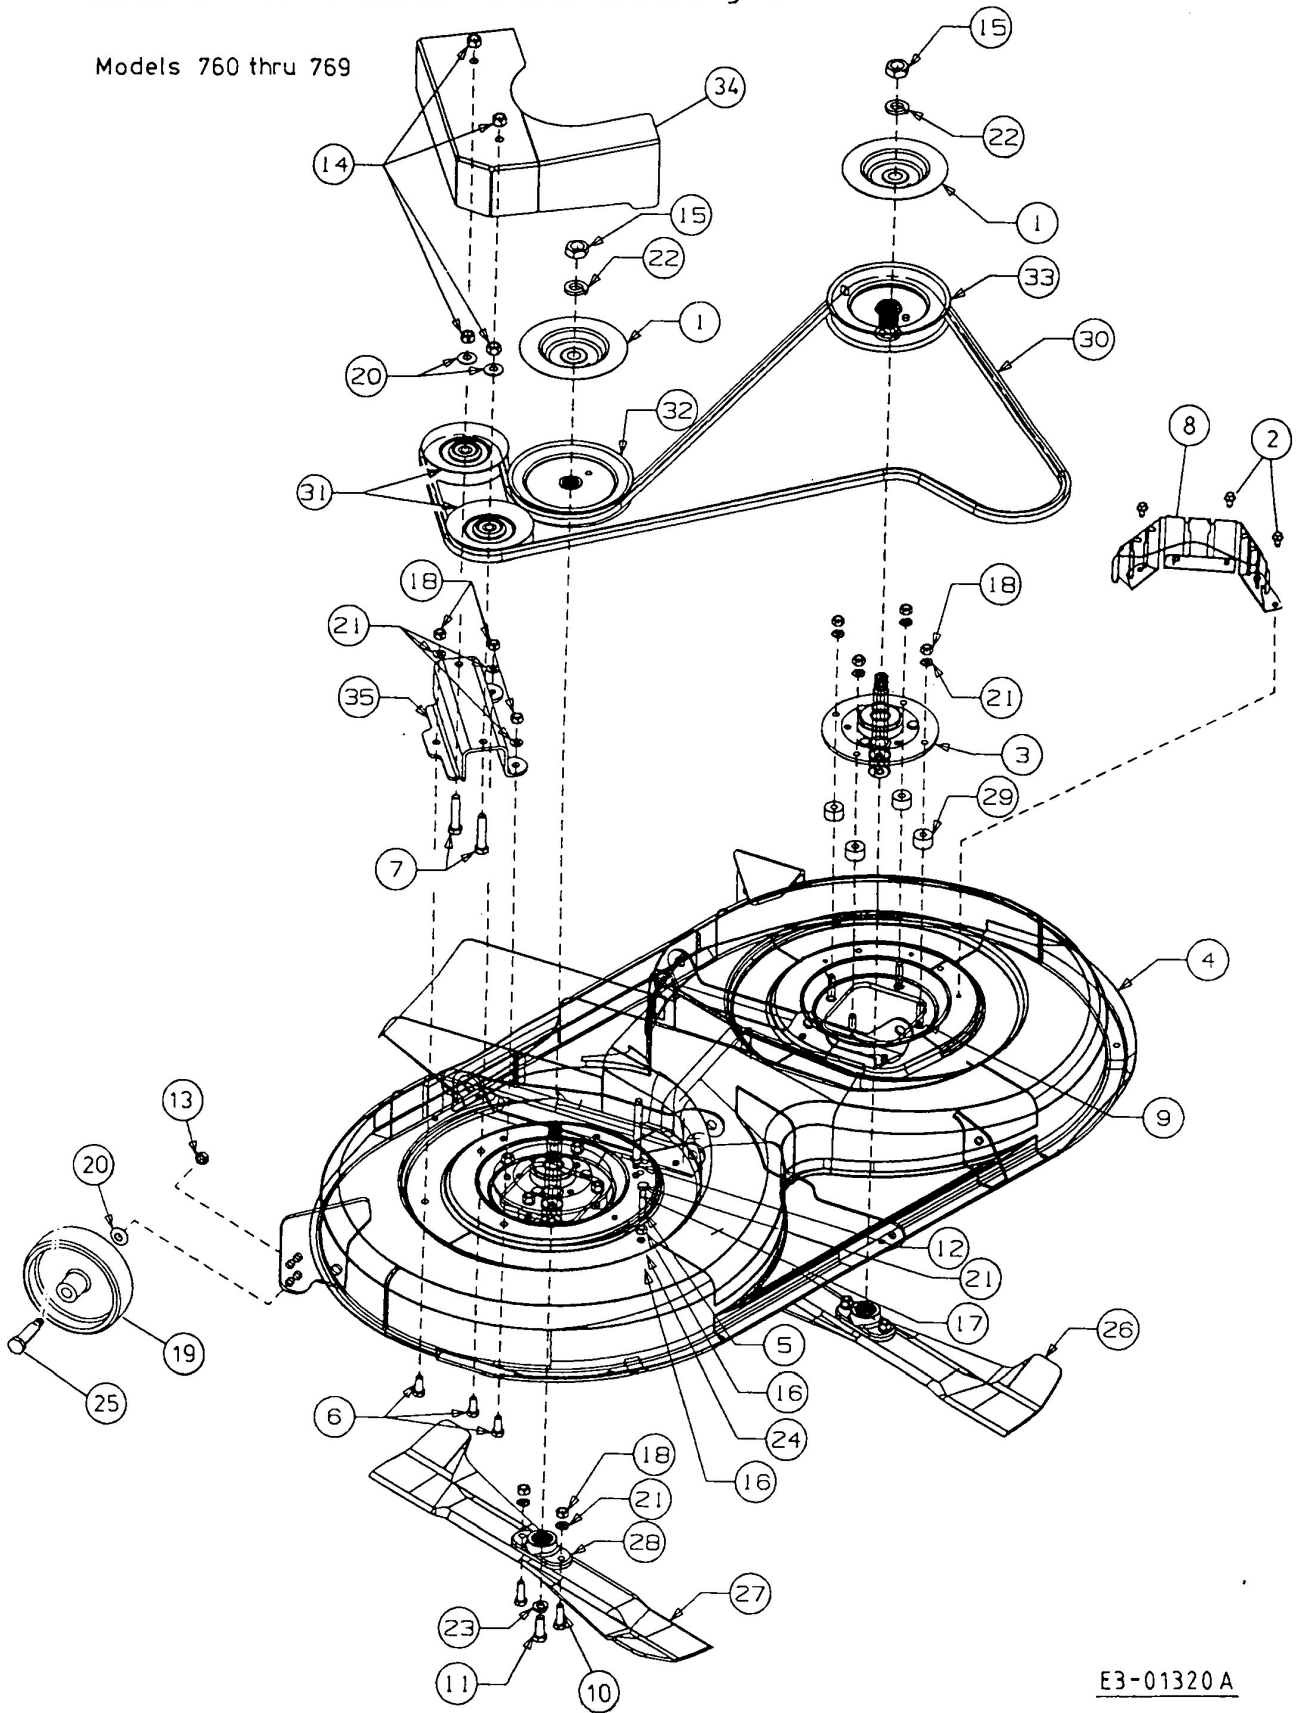

Deck 'N' 40" / 102cm (Rear Discharge)

Models 760 thru 769

E3-01320 A