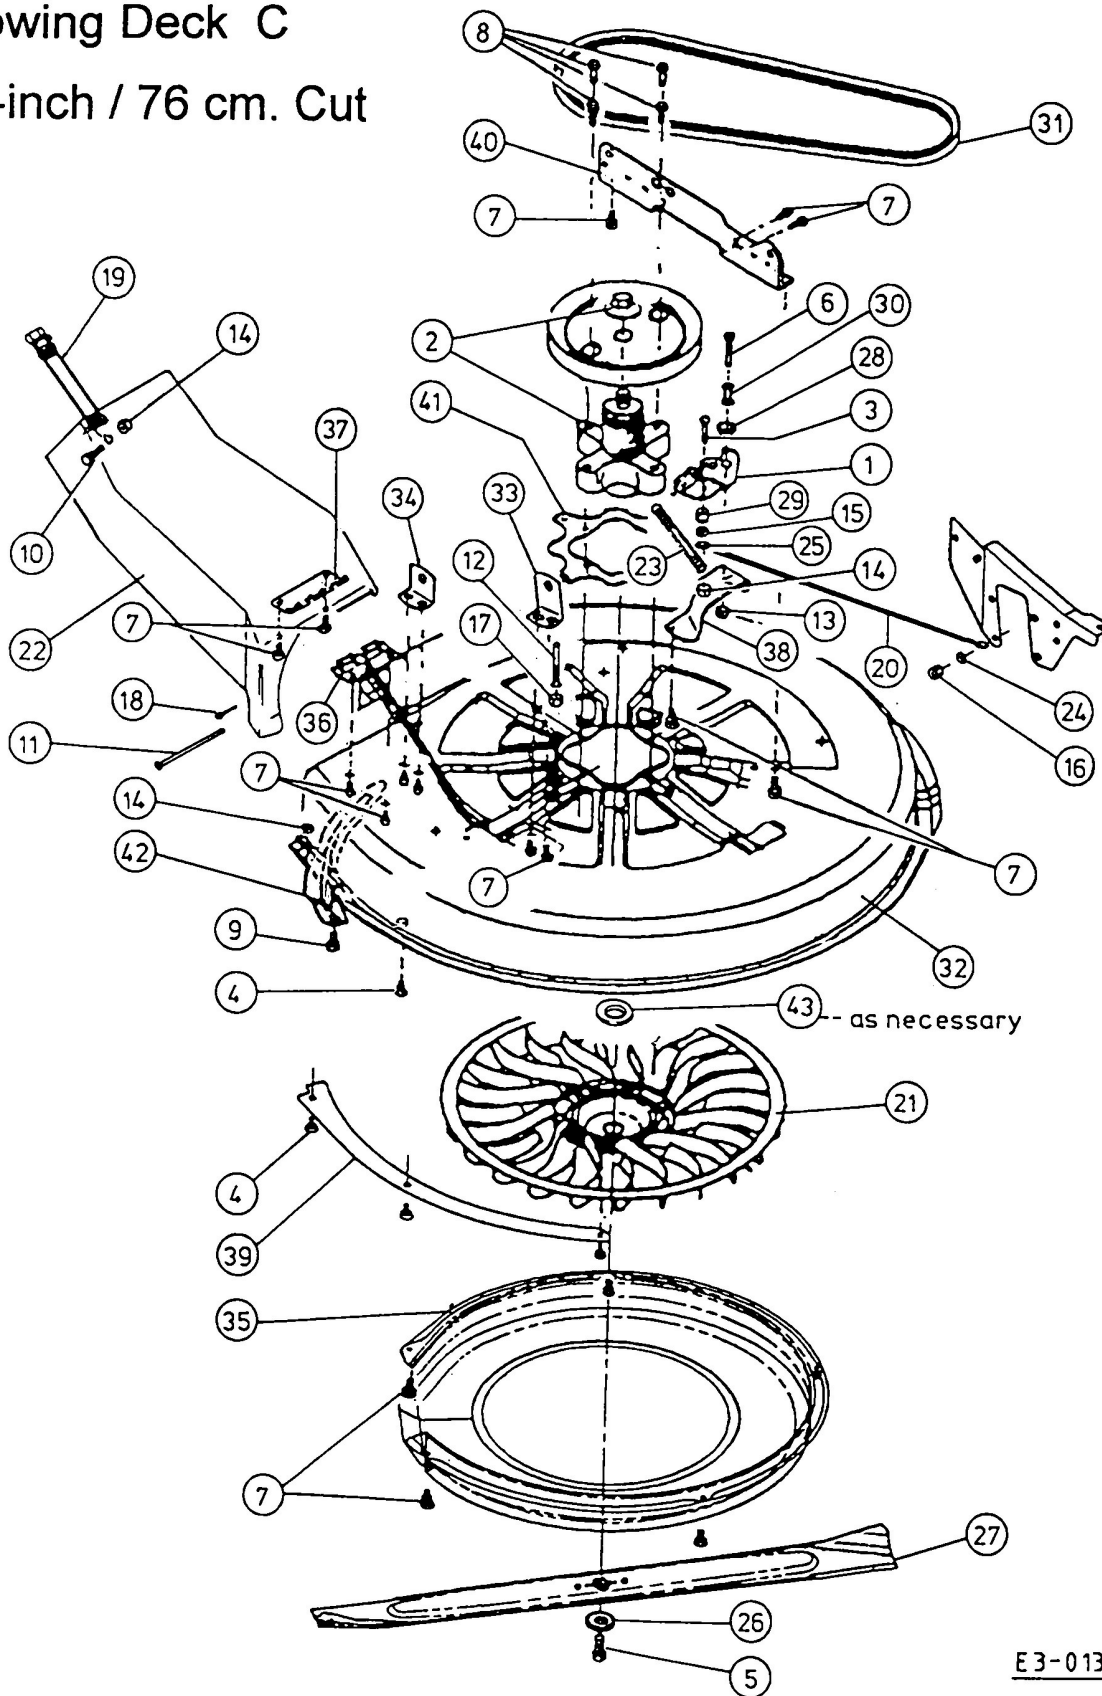

Mowing Deck C

30-inch / 76 cm. Cut

E3-01303 A